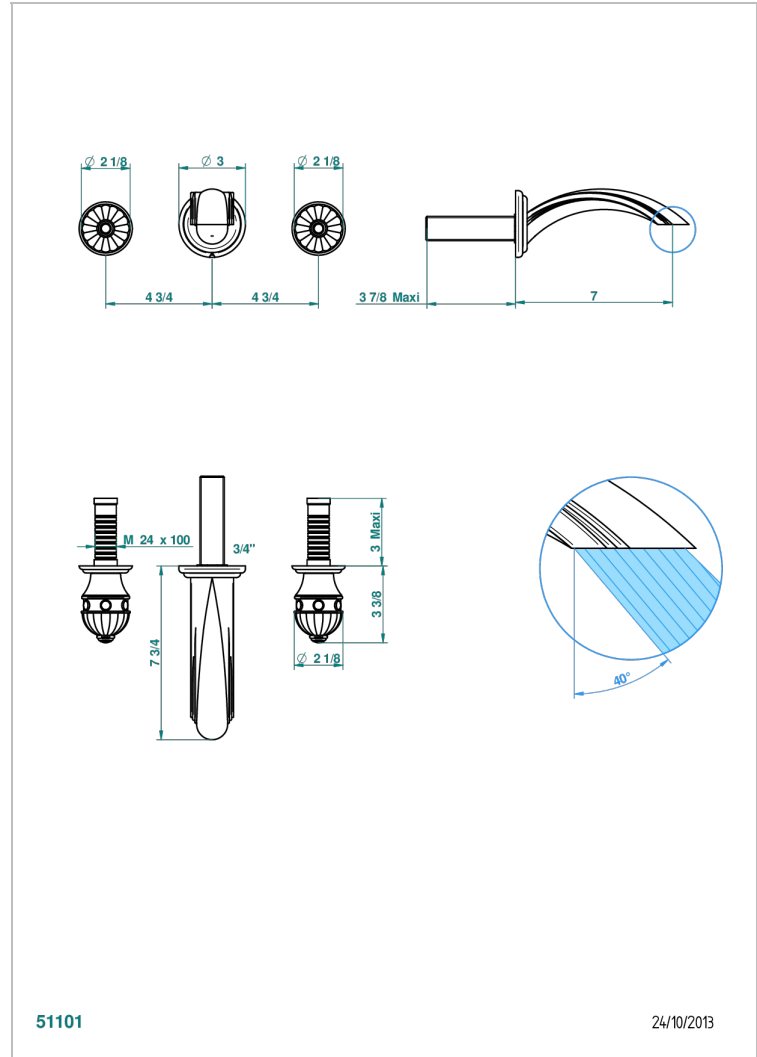

CHEVERNY LAPIS LAZULI

A1T-40GB

Trim only for wall mounted 3-hole basin mixer

51101

24/10/2013

CHARACTERISTIC

- Cheverny Lapis Lazuli
- Trim only for wall mounted 3-hole basin mixer

RELATED SKU'S

- Ref. G00-40AC Rough parts for wall mounted 3 hole mixer, cross handle version
- Ref. G00-40AM Rough parts for wall mounted 3 hole mixer, lever handle version

AVAILABLE FINITIONS

Antique nickel - H28
Black ceram - D30
Blush PVD - H62
Brass color PVD - H49
Brown bronze color PVD - F33
Gold color PVD - H52