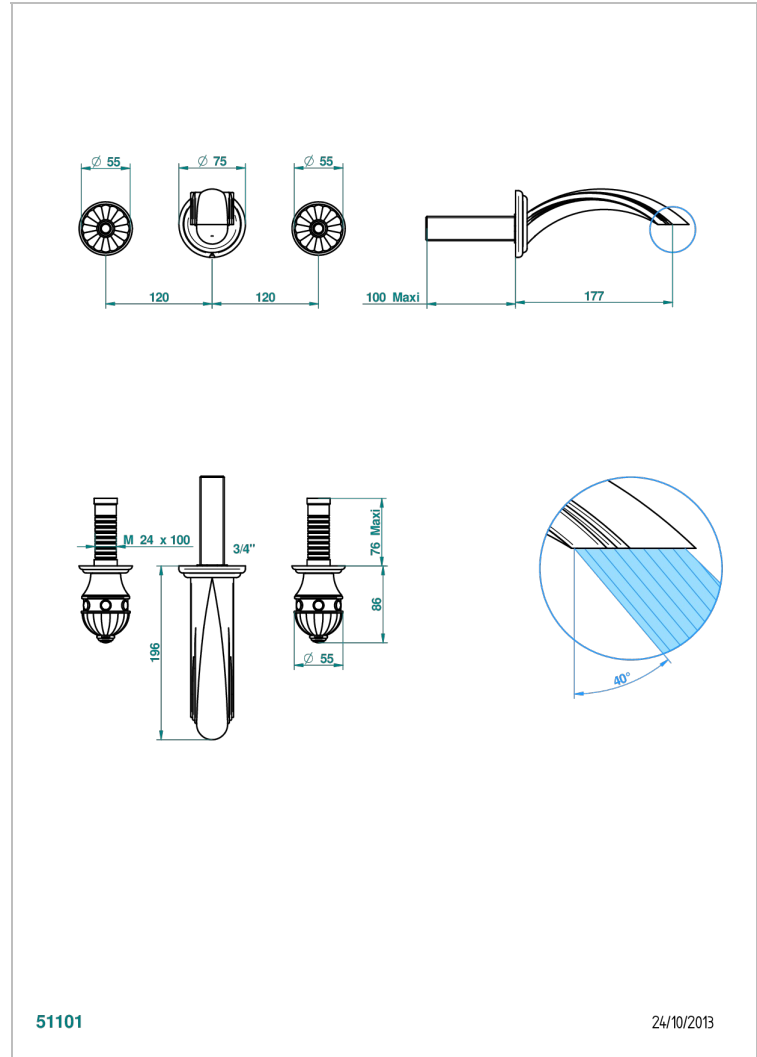

AMBOISE LAPIS LAZULI

A1K-41GB

Trim for wall mounted 3-hole bath set only

51101

24/10/2013

CHARACTERISTIC

- Amboise Lapis Lazuli
- Trim for wall mounted 3-hole bath set only

RELATED SKU'S

- Ref. G00-40AM/US Rough parts for wall set (one counter clockwise and one clockwise cartridges)

AVAILABLE FINITIONS

Black ceram - D30
Blush PVD - H62
Brass color PVD - H49
Brown bronze color PVD - F33
Chrome polished - A02
Chrome polished / gold polished - G02

Matt nickel color PVD - H56
Nickel antique / Sovereign - H28
Nickel color PVD - H55
Nickel polished - B01
Soft gold - F30
Soft matt gold - F31

Umber PVD - H66