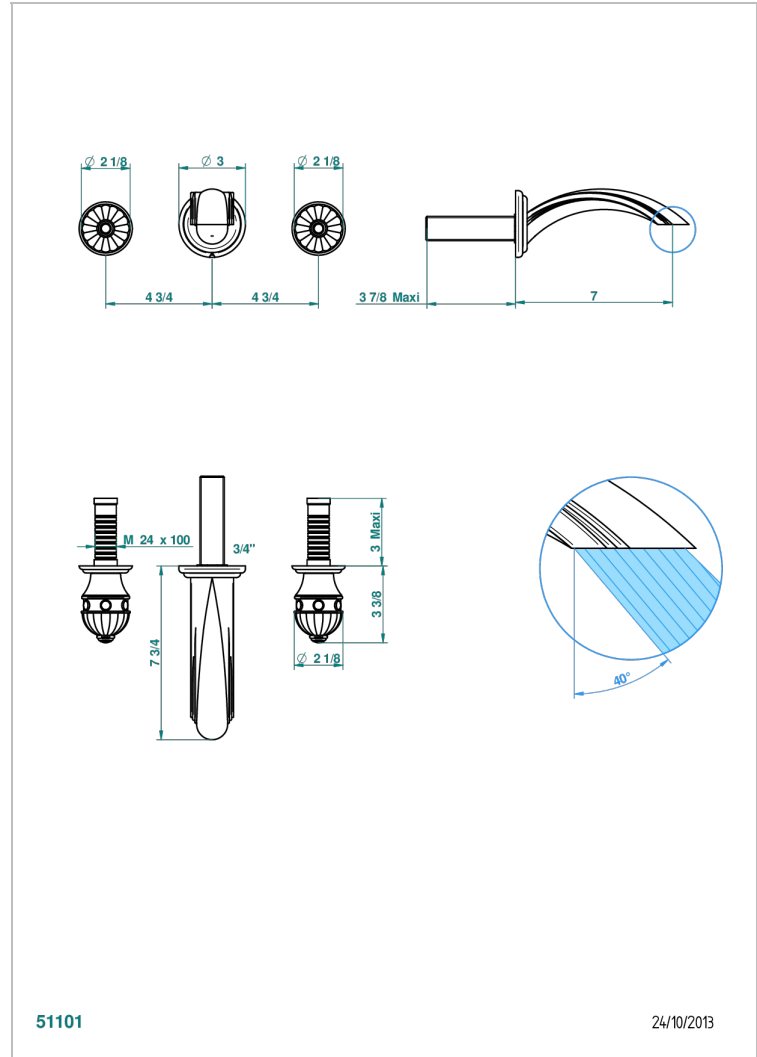

# AMBOISE LAPIS LAZULI

A1K-41GB

Trim for wall mounted 3-hole bath set only

51101

24/10/2013

## CHARACTERISTIC

- Amboise Lapis Lazuli
- Trim for wall mounted 3-hole bath set only

## RELATED SKU'S

- Ref. G00-40AM/US Rough parts for wall set (one counter clockwise and one clockwise cartridges)