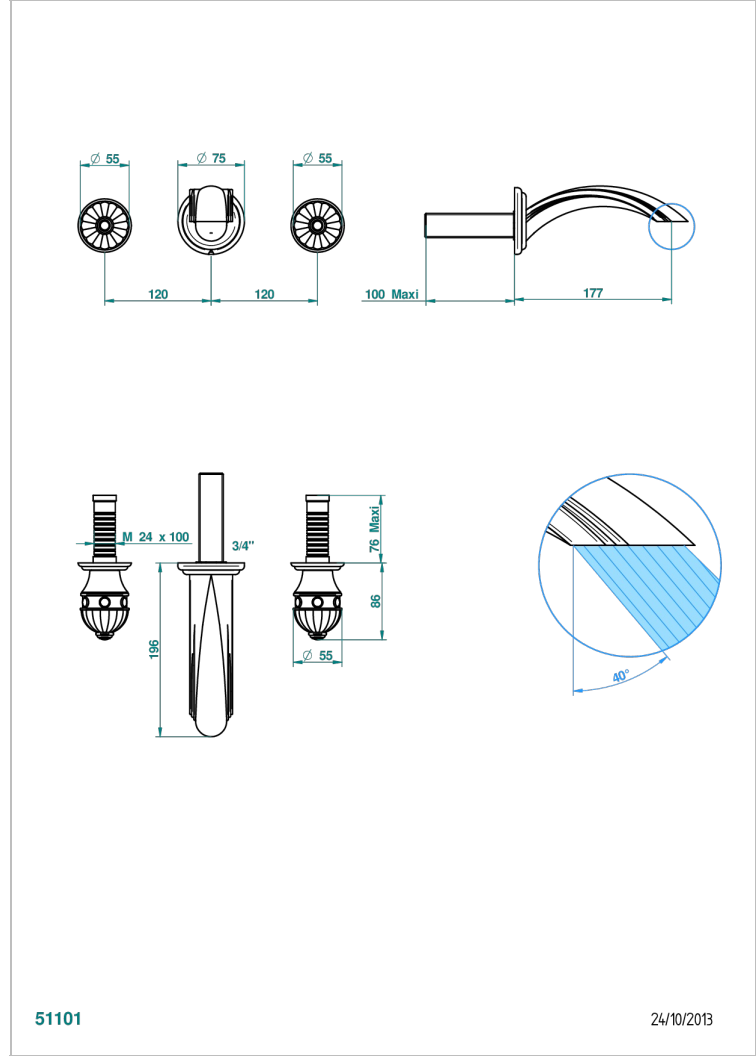

AMBOISE LAPIS LAZULI

A1K-41GB

Trim only for wall mounted 3-hole bath mixer

THG[®]
PARIS

51101

24/10/2013

CHARACTERISTIC

- Amboise Lapis Lazuli
- Trim only for wall mounted 3-hole bath mixer

RELATED SKU'S

- Ref. G00-40AC Rough parts for wall mounted 3 hole mixer, cross handle version
- Ref. G00-40AM Rough parts for wall mounted 3 hole mixer, lever handle version

AVAILABLE FINITIONS

Antique nickel - H28
Black ceram - D30
Blush PVD - H62
Brass color PVD - H49
Brown bronze color PVD - F33
Gold color PVD - H52