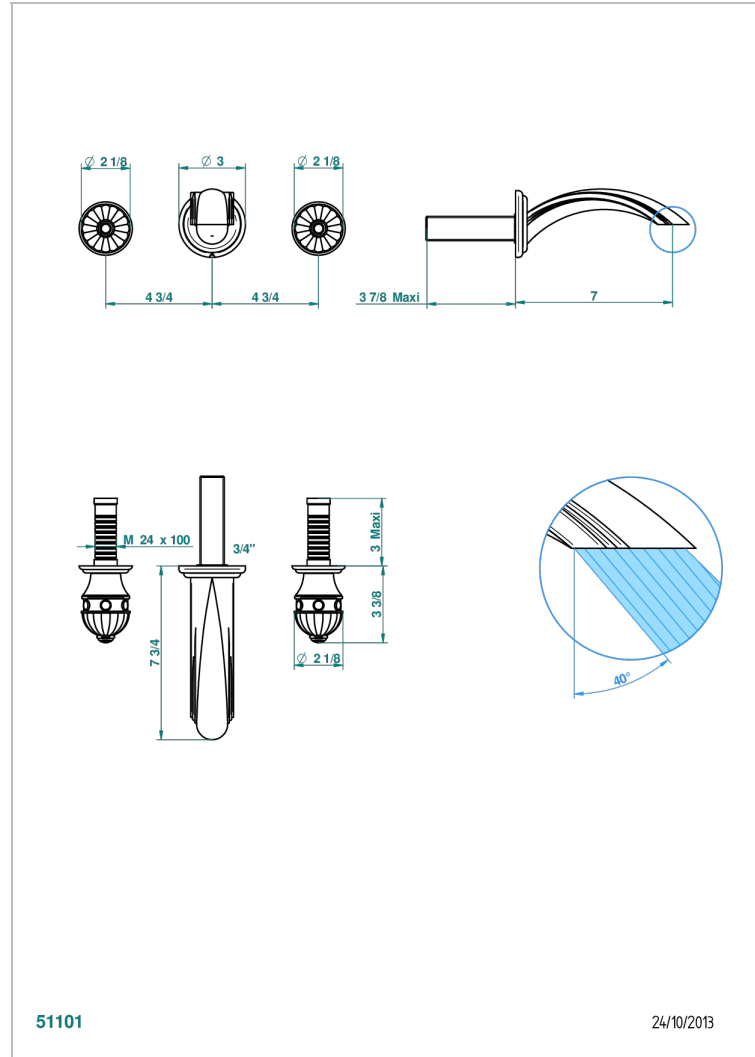

# AMBOISE LAPIS LAZULI

A1K-41GB

Trim only for wall mounted 3-hole bath mixer

THG<sup>®</sup>  
PARIS

51101

24/10/2013

## CHARACTERISTIC

- Amboise Lapis Lazuli
- Trim only for wall mounted 3-hole bath mixer

## RELATED SKU'S

- Ref. G00-40AC Rough parts for wall mounted 3 hole mixer, cross handle version
- Ref. G00-40AM Rough parts for wall mounted 3 hole mixer, lever handle version