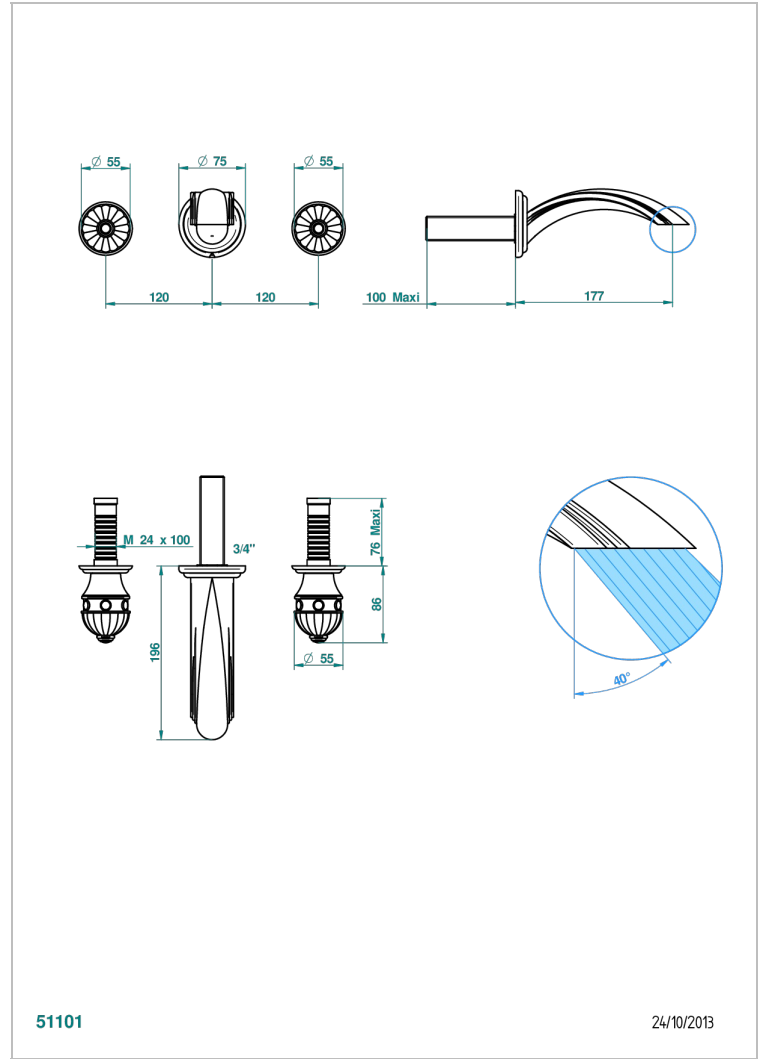

# AMBOISE LAPIS LAZULI

A1K-41GB

Trim only for wall mounted 3-hole bath mixer

THG<sup>®</sup>  
PARIS

51101

24/10/2013

## CARACTERÍSTICAS

- Amboise Lapis Lazuli
- Trim only for wall mounted 3-hole bath mixer

## PRODUCTOS RELACIONADOS

- Ref. G00-40AC Rough parts for wall mounted 3 hole mixer, cross handle version
- Ref. G00-40AM Rough parts for wall mounted 3 hole mixer, lever handle version