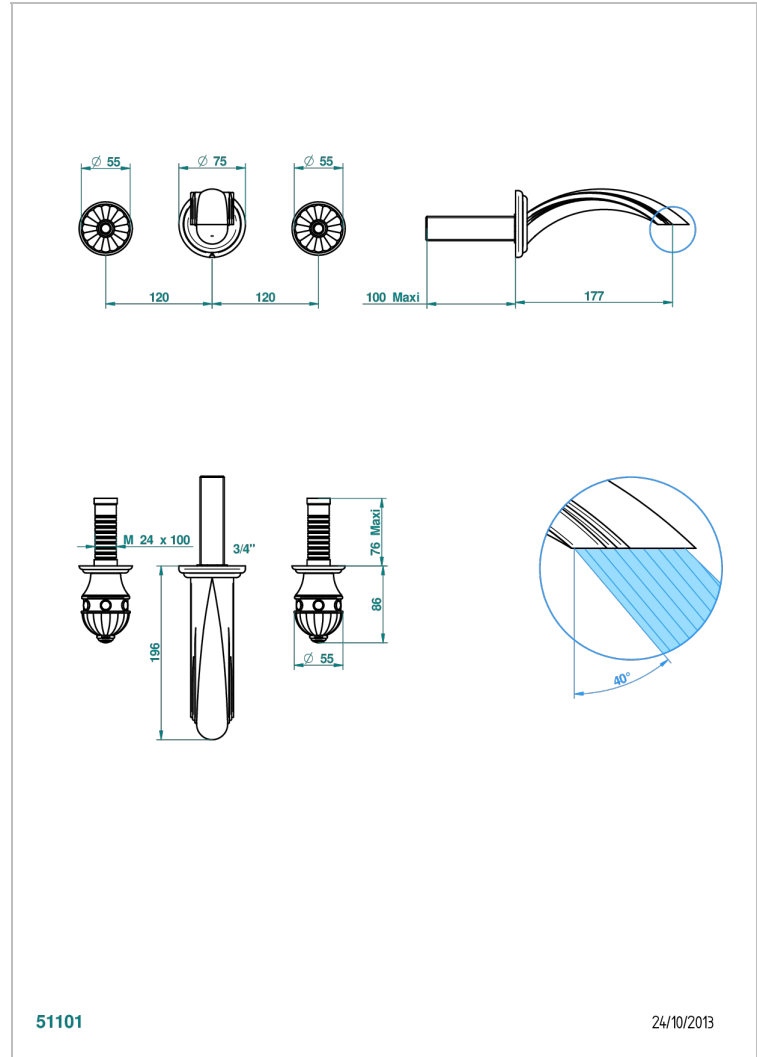

AMBOISE LAPIS LAZULI

A1K-41GB

Trim only for wall mounted 3-hole bath mixer

THG[®]
PARIS

CHARACTERISTIC

- Amboise Lapis Lazuli
- Trim only for wall mounted 3-hole bath mixer

RELATED SKU'S

- Ref. G00-40AC Rough parts for wall mounted 3 hole mixer, cross handle version
- Ref. G00-40AM Rough parts for wall mounted 3 hole mixer, lever handle version

AVAILABLE FINITIONS

Antique nickel - H28
Black ceram - D30
Blush PVD - H62
Brass color PVD - H49
Brown bronze color PVD - F33
Gold color PVD - H52

Graphite PVD - H64
Matt Umber PVD - H67
Matt blush PVD - H60
Matt brass color PVD - H50
Matt brown bronze color PVD - F34
Matt chrome - C02