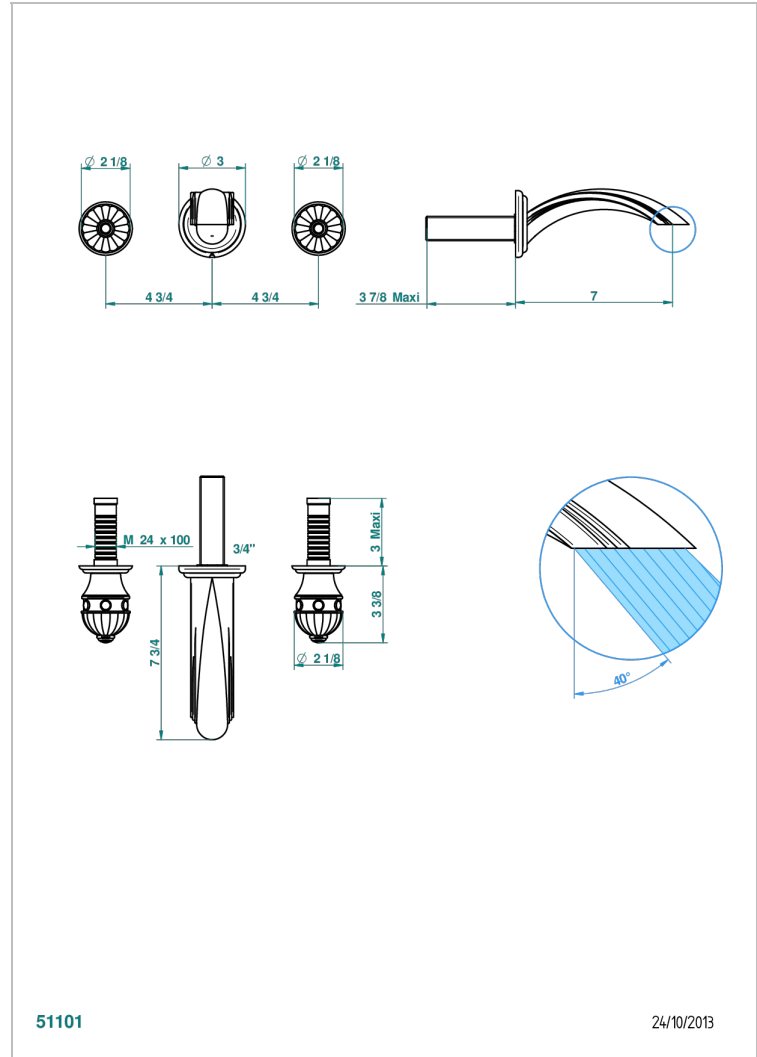

AMBOISE LAPIS LAZULI

A1K-41GB

Trim only for wall mounted 3-hole bath mixer

THG[®]
PARIS

51101

24/10/2013

CARACTERÍSTICAS

- Amboise Lapis Lazuli
- Trim only for wall mounted 3-hole bath mixer

PRODUCTOS RELACIONADOS

- Ref. G00-40AC Rough parts for wall mounted 3 hole mixer, cross handle version
- Ref. G00-40AM Rough parts for wall mounted 3 hole mixer, lever handle version

ACABADOS DISPONIBLES