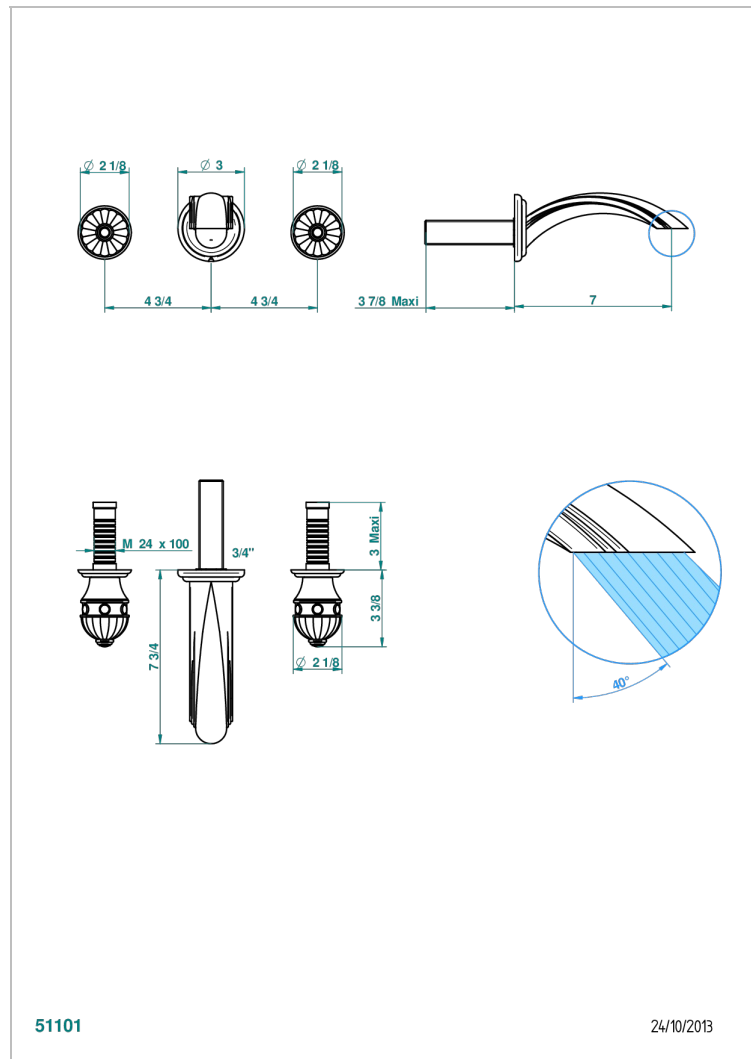

AMBOISE LAPIS LAZULI

A1K-41GB

Trim only for wall mounted 3-hole bath mixer

THG[®]
PARIS

51101

24/10/2013

CHARACTERISTIC

- Amboise Lapis Lazuli
- Trim only for wall mounted 3-hole bath mixer

RELATED SKU'S

- Ref. G00-40AC Rough parts for wall mounted 3 hole mixer, cross handle version
- Ref. G00-40AM Rough parts for wall mounted 3 hole mixer, lever handle version

AVAILABLE FINITIONS

Antique nickel - H28
Black ceram - D30
Blush PVD - H62
Brass color PVD - H49
Brown bronze color PVD - F33
Gold color PVD - H52