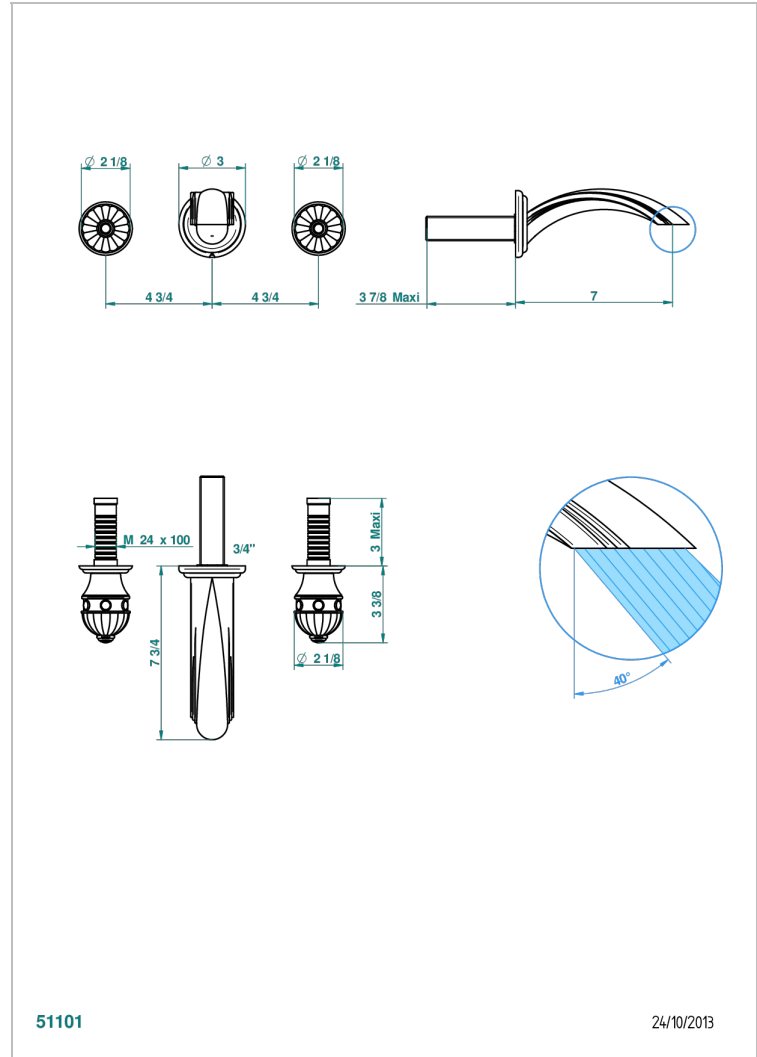

AMBOISE LAPIS LAZULI

A1K-41GB

Trim only for wall mounted 3-hole bath mixer

51101

24/10/2013

CHARACTERISTIC

- Amboise Lapis Lazuli
- Trim only for wall mounted 3-hole bath mixer

RELATED SKU'S

- Ref. G00-40AC Rough parts for wall mounted 3 hole mixer, cross handle version
- Ref. G00-40AM Rough parts for wall mounted 3 hole mixer, lever handle version

AVAILABLE FINITIONS

Antique nickel - H28
Black ceram - D30
Blush PVD - H62
Brass color PVD - H49
Brown bronze color PVD - F33
Gold color PVD - H52