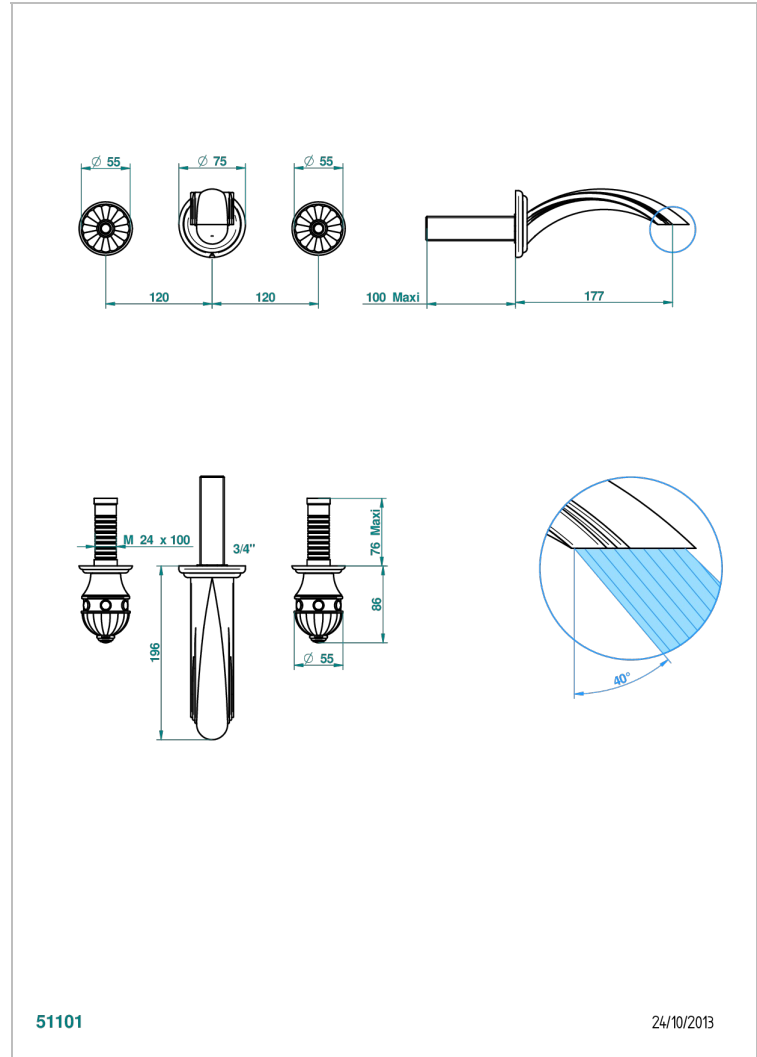

AMBOISE LAPIS LAZULI

A1K-40GBUS

Trim for wall mounted 3-hole lavatory set only

THG[®]
PARIS

CHARACTERISTIC

- Amboise Lapis Lazuli
- Trim for wall mounted 3-hole lavatory set only

RELATED SKU'S

- Ref. G00-40AM/US Rough parts for wall set (one counter clockwise and one clockwise cartridges)

Umber PVD - H66