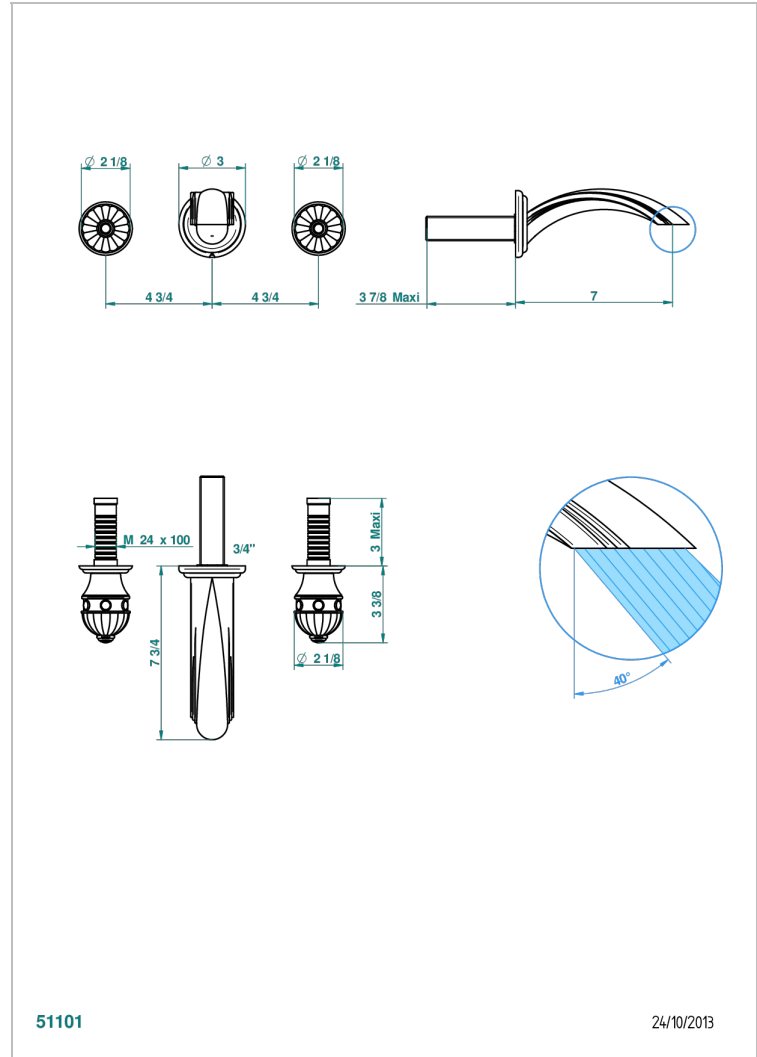

AMBOISE LAPIS LAZULI

A1K-40GBUS

Trim for wall mounted 3-hole lavatory set only

THG[®]
PARIS

CHARACTERISTIC

- Amboise Lapis Lazuli
- Trim for wall mounted 3-hole lavatory set only

RELATED SKU'S

- Ref. G00-40AM/US Rough parts for wall set (one counter clockwise and one clockwise cartridges)

Umber PVD - H66