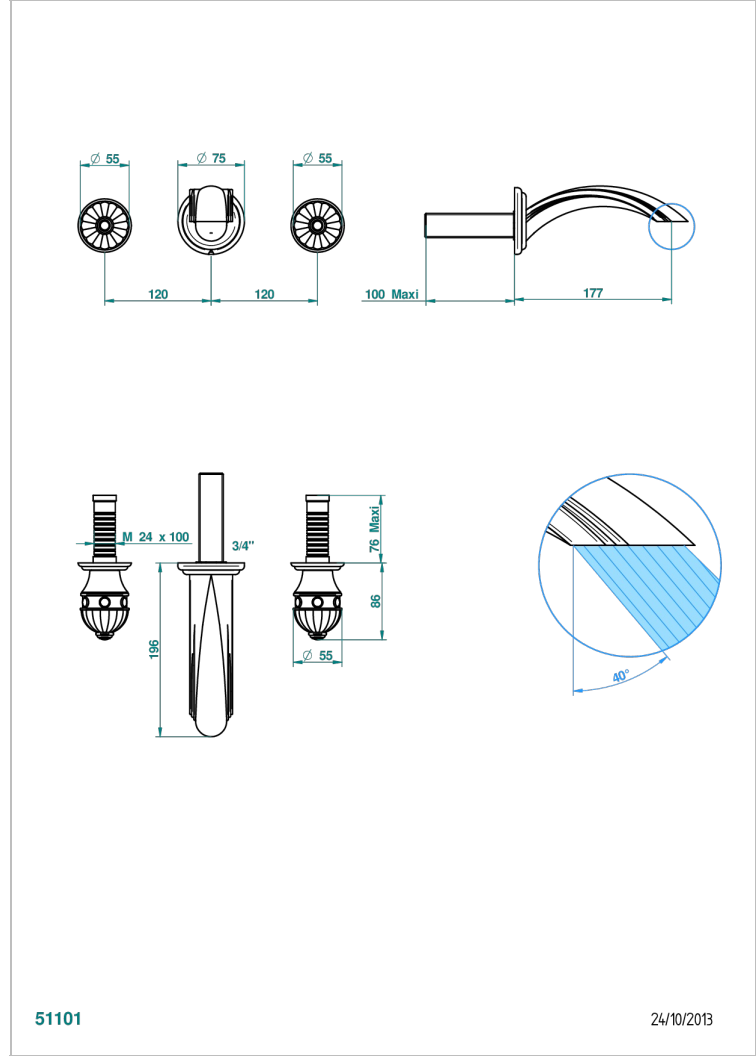

AMBOISE LAPIS LAZULI

A1K-40GB

Trim only for wall mounted 3-hole basin mixer

THG[®]
PARIS

51101

24/10/2013

CHARACTERISTIC

- Amboise Lapis Lazuli
- Trim only for wall mounted 3-hole basin mixer

RELATED SKU'S

- Ref. G00-40AC Rough parts for wall mounted 3 hole mixer, cross handle version
- Ref. G00-40AM Rough parts for wall mounted 3 hole mixer, lever handle version

AVAILABLE FINITIONS

Antique nickel - H28
Black ceram - D30
Blush PVD - H62
Brass color PVD - H49
Brown bronze color PVD - F33
Gold color PVD - H52