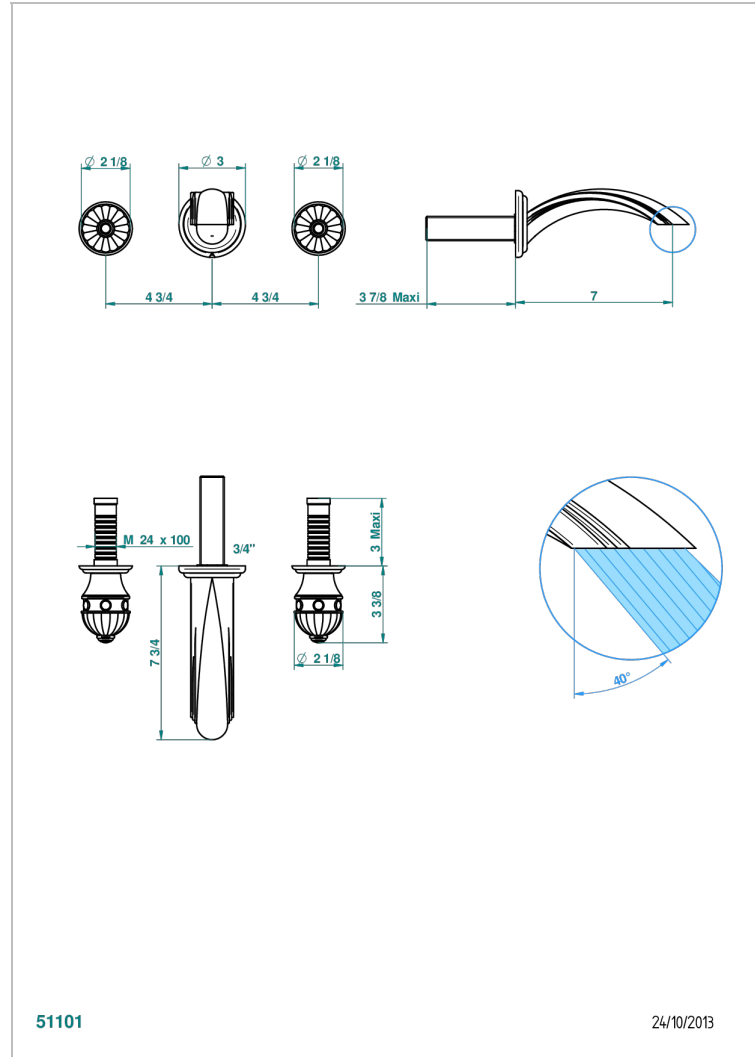

# AMBOISE LAPIS LAZULI

A1K-40GB

Trim only for wall mounted 3-hole basin mixer

THG<sup>®</sup>  
PARIS

51101

24/10/2013

## CHARACTERISTIC

- Amboise Lapis Lazuli
- Trim only for wall mounted 3-hole basin mixer

## RELATED SKU'S

- Ref. G00-40AC Rough parts for wall mounted 3 hole mixer, cross handle version
- Ref. G00-40AM Rough parts for wall mounted 3 hole mixer, lever handle version