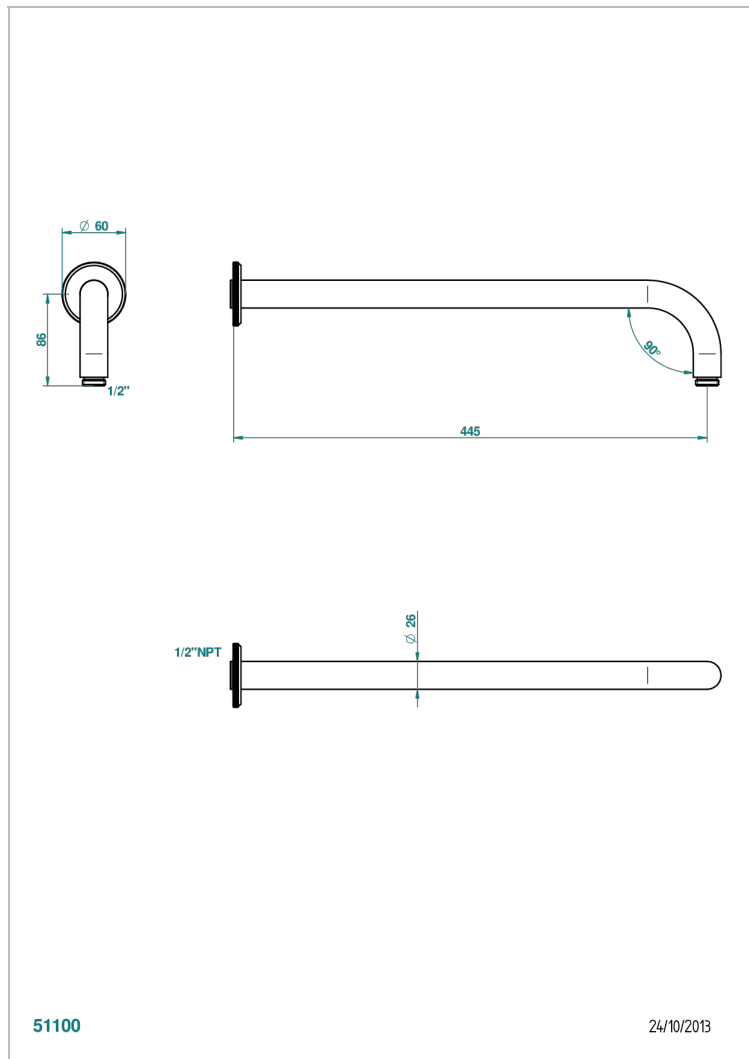

TRADITION WITH LEVER HANDLES

A58-84L/US

Horizontal shower arm, 90°, lg: 17"

51100

24/10/2013

CHARACTERISTIC

- Tradition with lever handles
- Horizontal shower arm, 90°, lg: 17"

AVAILABLE FINITIONS