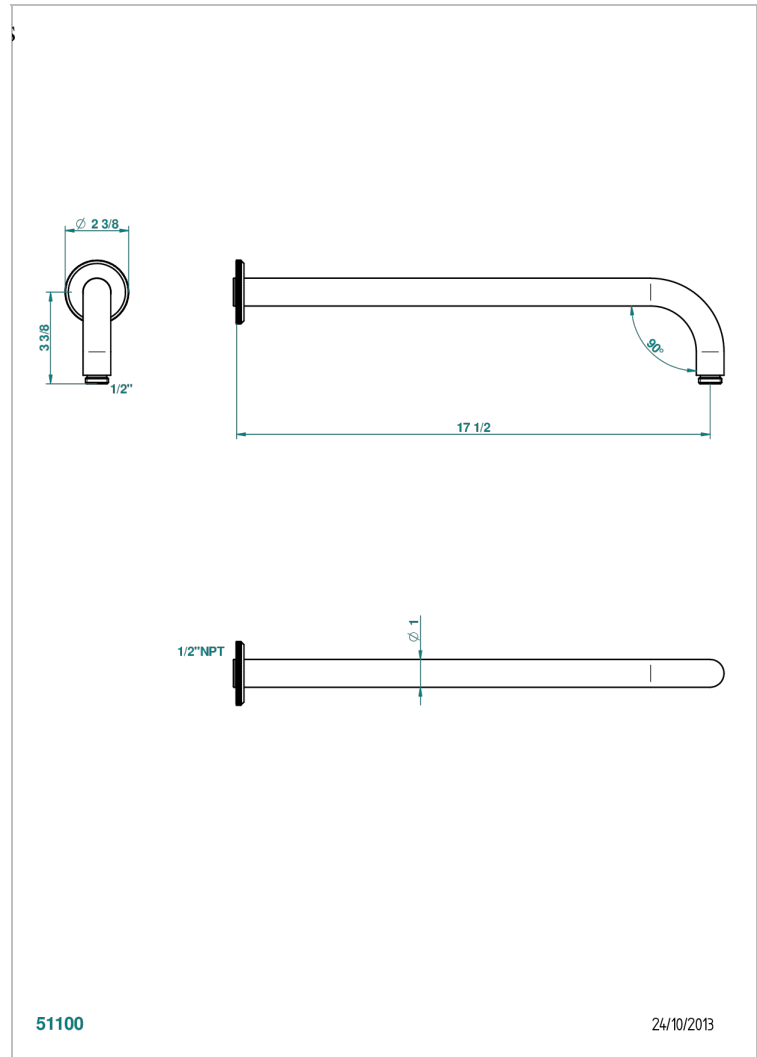

# TRADITION WITH LEVER HANDLES

A58-84L/US

Horizontal shower arm, 90°, lg: 17"

THG<sup>®</sup>  
PARIS

51100

24/10/2013

## CHARACTERISTIC

- Tradition with lever handles
- Horizontal shower arm, 90°, lg: 17"