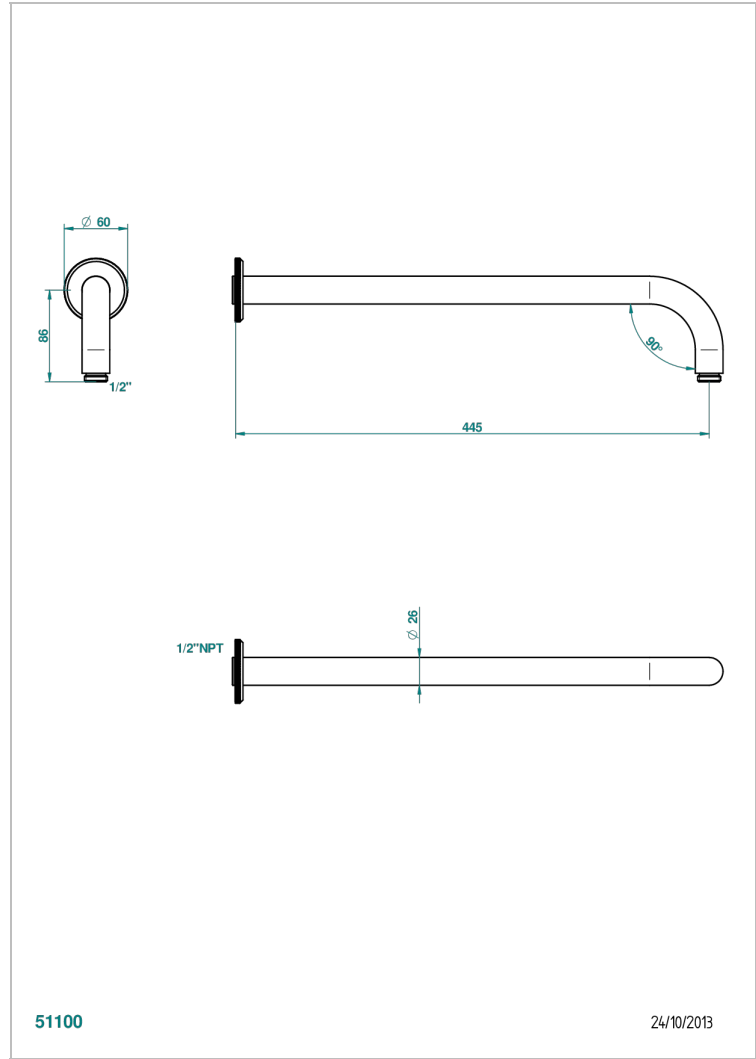

# ART DECO WITH LEVER HANDLES

A55-84L/US

Horizontal shower arm, 90°, lg: 17"

51100

24/10/2013

## CHARACTERISTIC

- Art Déco with lever handles
- Horizontal shower arm, 90°, lg: 17"