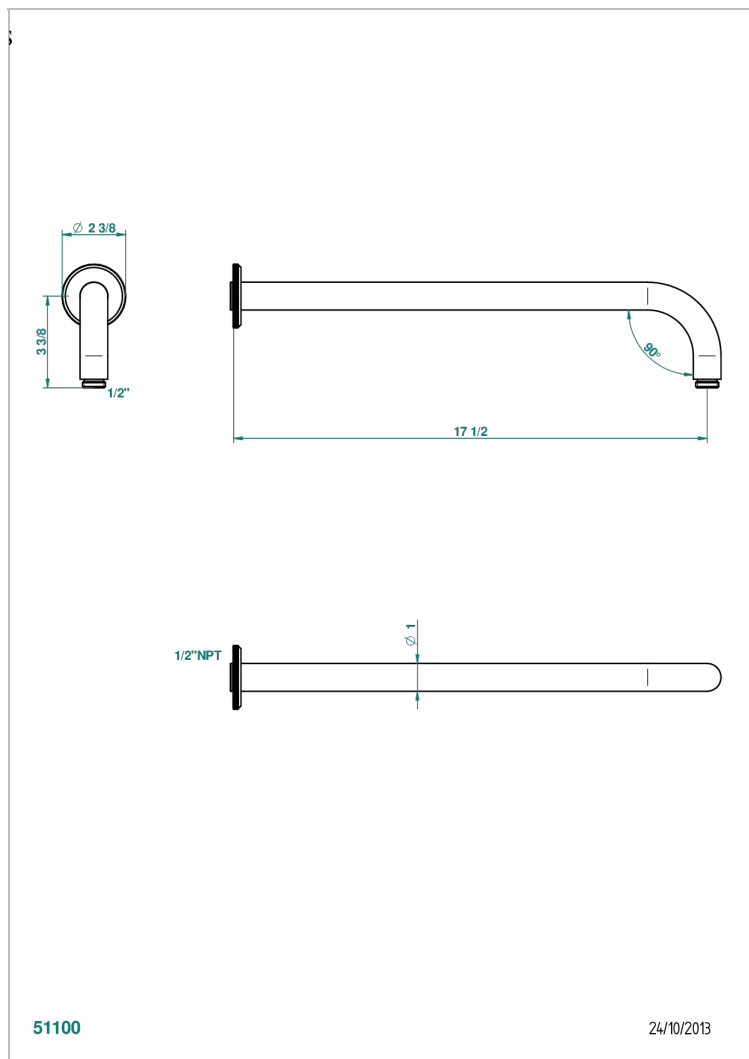

ART DECO WITH LEVER HANDLES

A55-84L/US

Horizontal shower arm, 90°, lg: 17"

THG[®]
PARIS

CHARACTERISTIC

- Art Déco with lever handles
- Horizontal shower arm, 90°, lg: 17"

AVAILABLE FINITIONS

Black ceram - D30