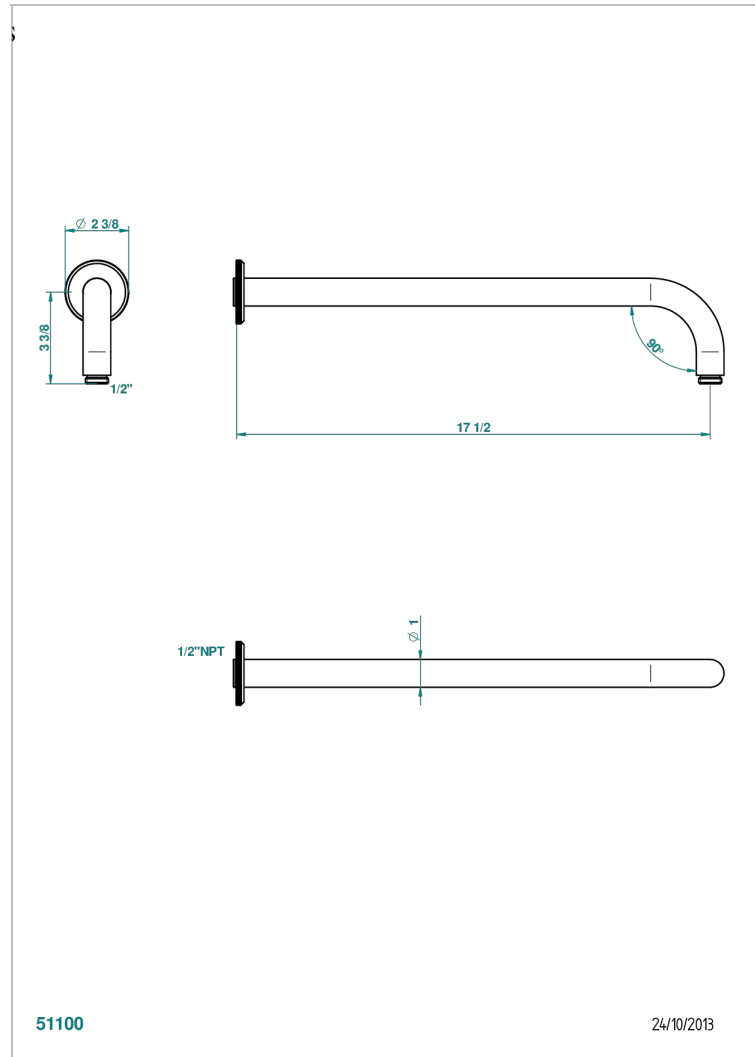

ART DECO

A54-84L/US

Horizontal shower arm, 90°, lg: 17"

CHARACTERISTIC

- Art Déco
- Horizontal shower arm, 90°, lg: 17"

AVAILABLE FINITIONS

Black ceram - D30
Blush PVD - H62
Brass color PVD - H49
Brown bronze color PVD - F33
Chrome polished - A02
Chrome polished / gold polished - G02