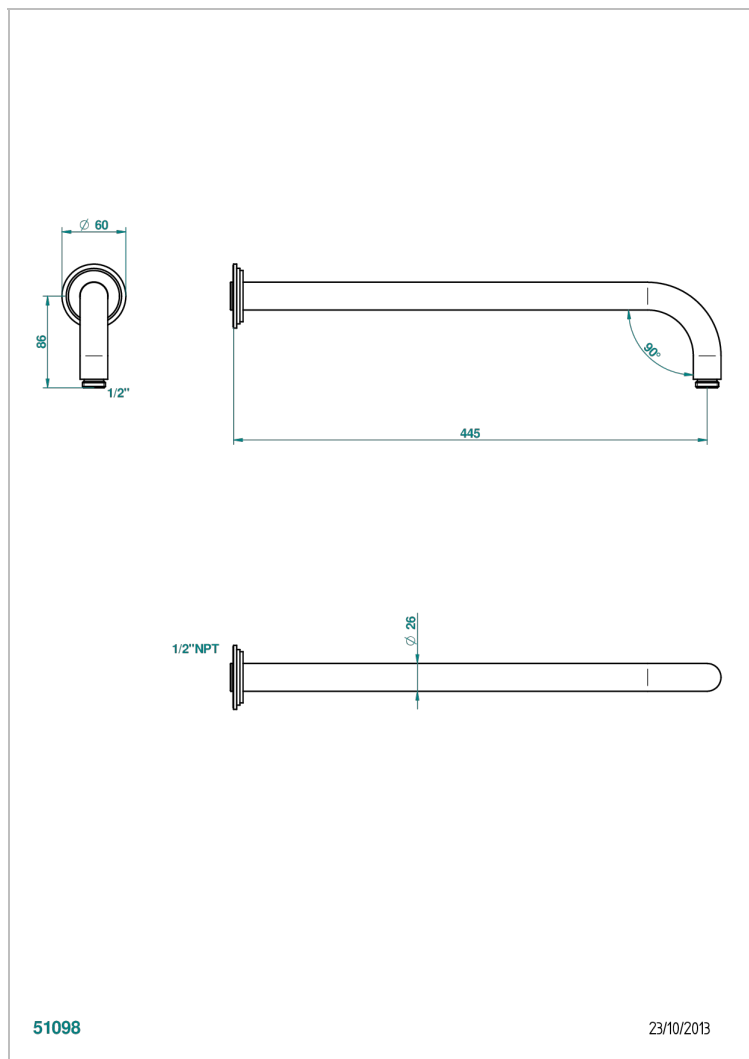

# FAUBOURG BLACK PORCELAIN WITH LEVER HANDLES

G2M-84L/US

Horizontal shower arm, 90°, lg: 17"

51098

23/10/2013

## CHARACTERISTIC

- Faubourg Black Porcelain with lever handles
- Horizontal shower arm, 90°, lg: 17"