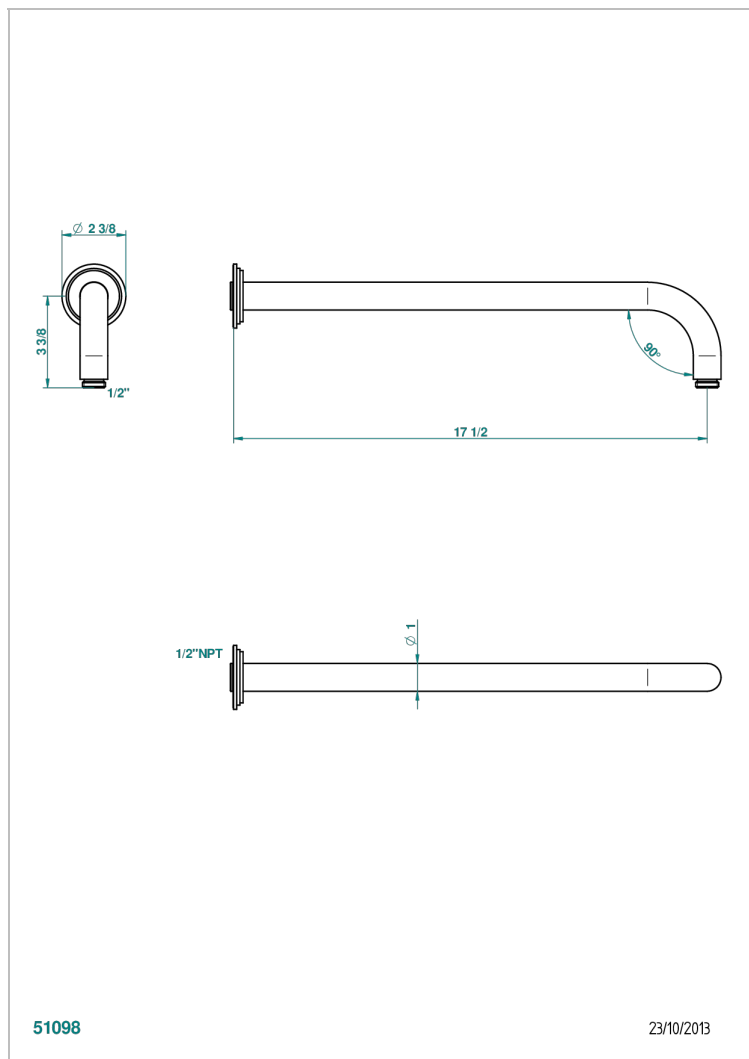

# FAUBOURG BLACK PORCELAIN WITH LEVER HANDLES

G2M-84L/US

Horizontal shower arm, 90°, lg: 17"

51098

23/10/2013

## CHARACTERISTIC

- Faubourg Black Porcelain with lever handles
- Horizontal shower arm, 90°, lg: 17"