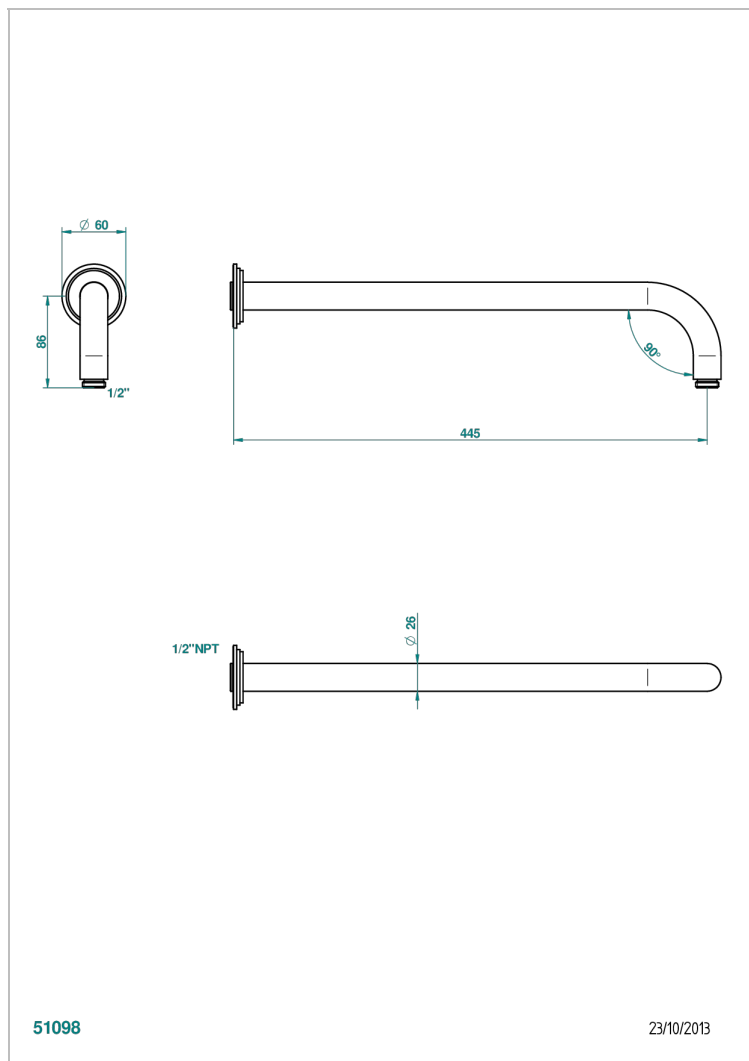

FAUBOURG WHITE PORCELAIN WITH LEVER HANDLES

G2J-84L/US

Horizontal shower arm, 90°, lg: 17"

51098

23/10/2013

CHARACTERISTIC

- Faubourg White Porcelain with lever handles
- Horizontal shower arm, 90°, lg: 17"