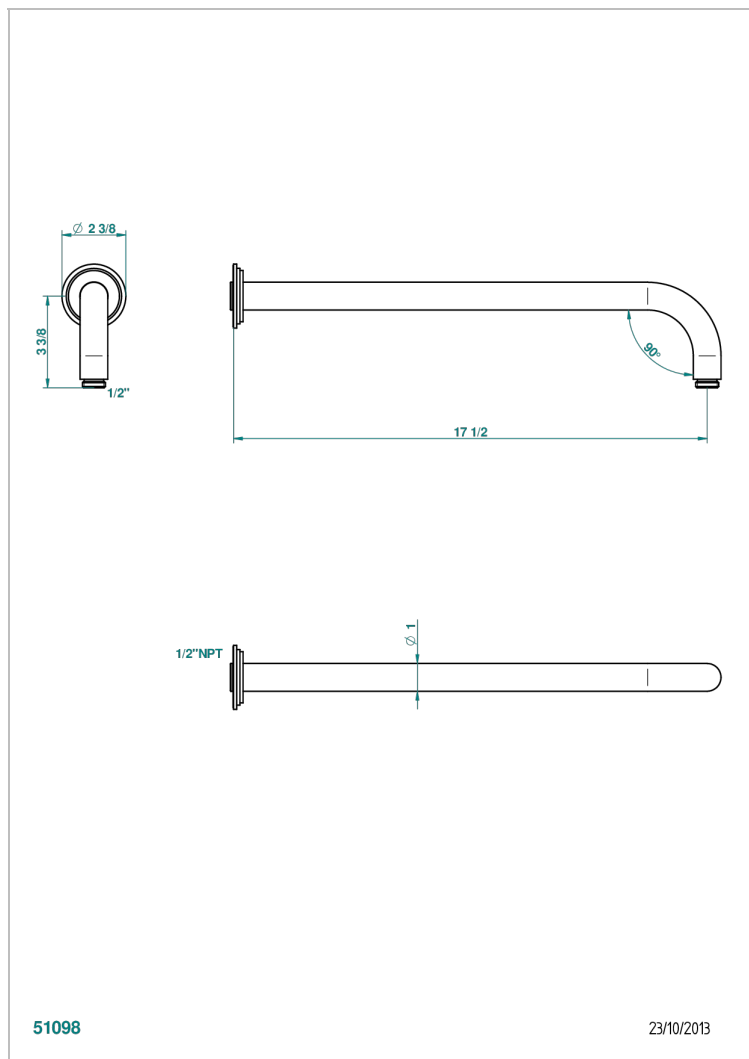

FAUBOURG WHITE PORCELAIN WITH LEVER HANDLES

G2J-84L/US

Horizontal shower arm, 90°, lg: 17"

CHARACTERISTIC

- Faubourg White Porcelain with lever handles
- Horizontal shower arm, 90°, lg: 17"

AVAILABLE FINITIONS