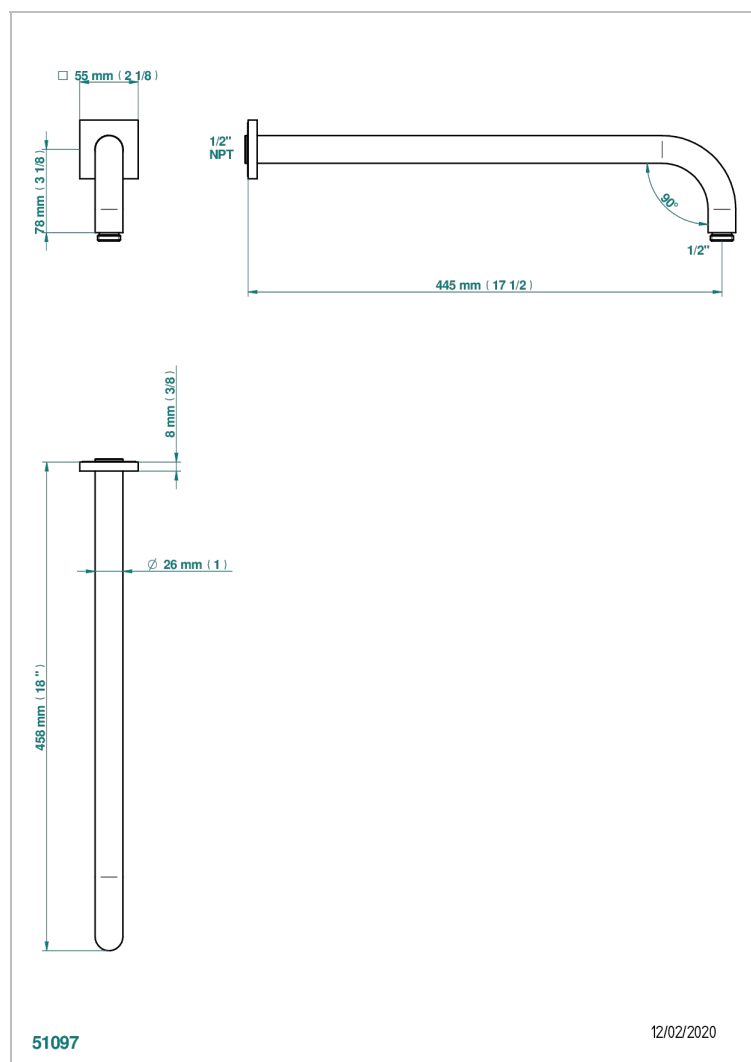

ICON-X CARBON GOLD WITH LEVER HANDLES

U7T-84L/US

Horizontal shower arm, 90°, lg: 17"

CHARACTERISTIC

- Icon-x carbon gold with lever handles
- Horizontal shower arm, 90°, lg: 17"

AVAILABLE FINITIONS

Black ceram - D30
Blush PVD - H62
Brass color PVD - H49
Brown bronze color PVD - F33
Chrome polished - A02
Gold color PVD - H52

Nickel antique / Sovereign - H28
Nickel color PVD - H55
Nickel polished - B01
Soft gold - F30
Soft matt gold - F31
Umber PVD - H66