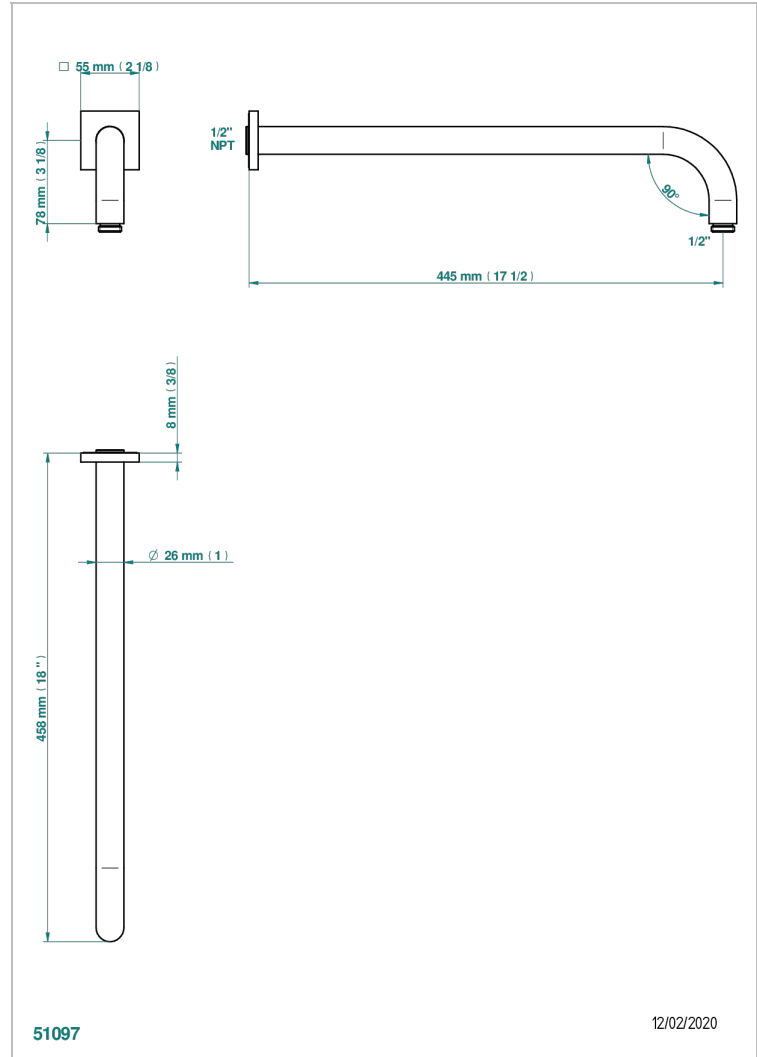

ICON-X CARBON GOLD

U7S-84L/US

Horizontal shower arm, 90°, lg: 17"

CHARACTERISTIC

- Icon-x carbon gold
- Horizontal shower arm, 90°, lg: 17"

AVAILABLE FINITIONS

Black ceram - D30
Blush PVD - H62
Brass color PVD - H49
Brown bronze color PVD - F33
Chrome polished - A02
Gold color PVD - H52

Nickel antique / Sovereign - H28
Nickel color PVD - H55
Nickel polished - B01
Soft gold - F30
Soft matt gold - F31
Umber PVD - H66