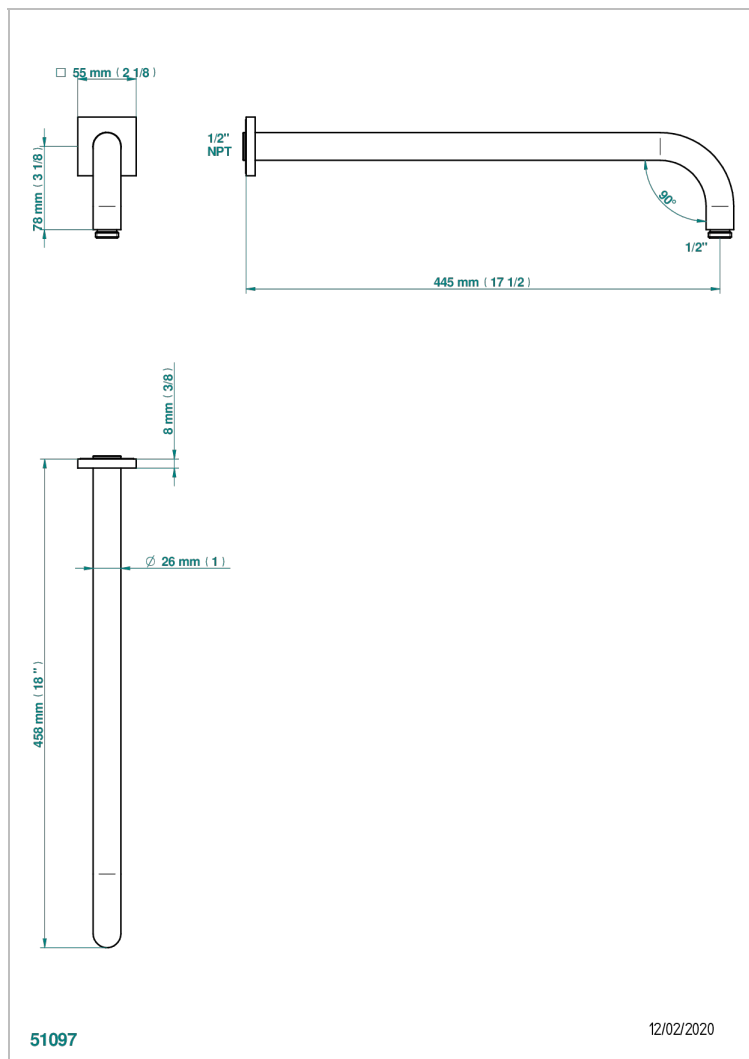

# ICON-X - TITANIUM WITH LEVER HANDLES

U7M-84L/US

Horizontal shower arm, 90°, lg: 17"

THG<sup>®</sup>  
PARIS

## CHARACTERISTIC

- Icon-x - titanium with lever handles
- Horizontal shower arm, 90°, lg: 17"