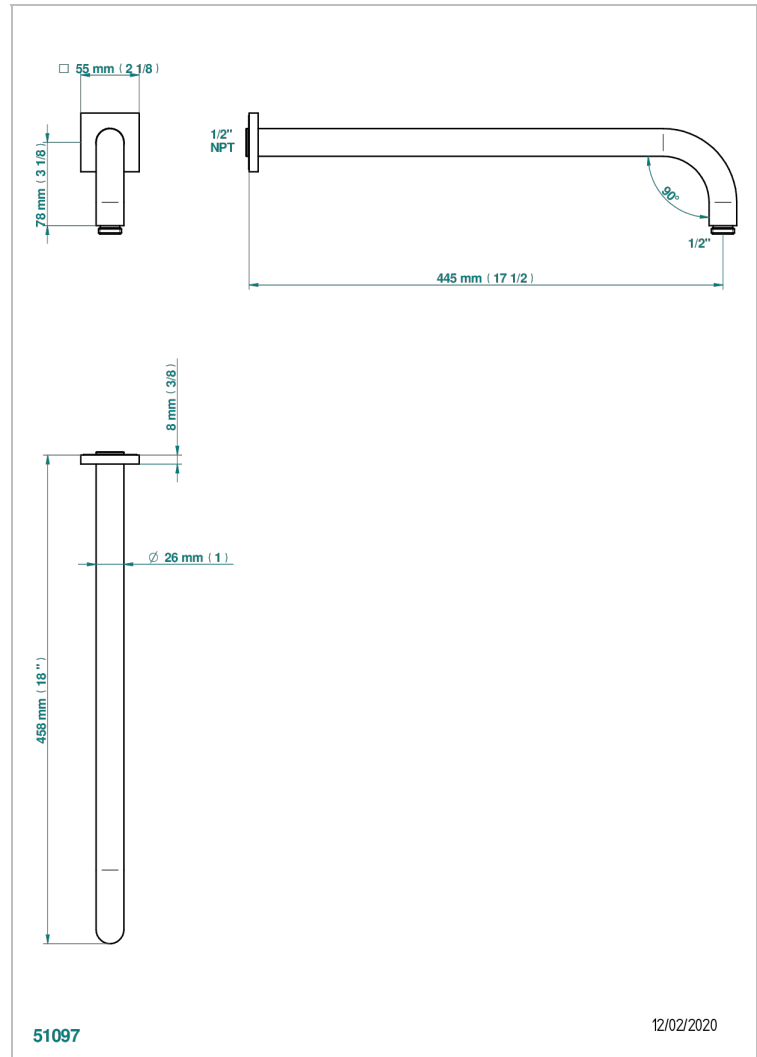

ICON-X TITANIUM

U7L-84L/US

Horizontal shower arm, 90°, lg: 17"

THG[®]
PARIS

CHARACTERISTIC

- Icon-x titanium
- Horizontal shower arm, 90°, lg: 17"

AVAILABLE FINITIONS

Black ceram - D30
Blush PVD - H62
Brass color PVD - H49
Brown bronze color PVD - F33
Chrome polished - A02
Gold color PVD - H52

Nickel antique / Sovereign - H28
Nickel color PVD - H55
Nickel polished - B01
Soft gold - F30
Soft matt gold - F31
Umber PVD - H66