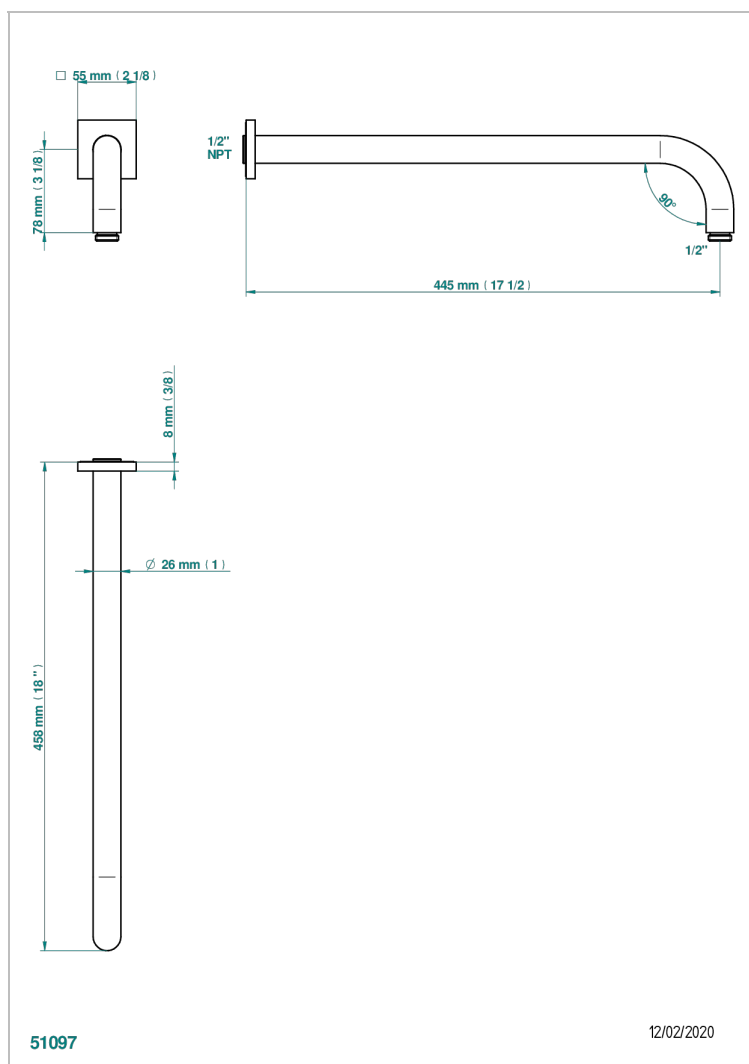

ICON-X METAL INLAYS

U7J-84L/US

Horizontal shower arm, 90°, lg: 17"

THG[®]
PARIS

CHARACTERISTIC

- Icon-x metal inlays
- Horizontal shower arm, 90°, lg: 17"

AVAILABLE FINITIONS

Black ceram - D30
Blush PVD - H62
Brass color PVD - H49
Brown bronze color PVD - F33
Chrome polished - A02
Gold color PVD - H52

Nickel antique / Sovereign - H28
Nickel color PVD - H55
Nickel polished - B01
Polished chrome with gold inlay - GA1
Soft gold - F30
Soft matt gold - F31

Umber PVD - H66