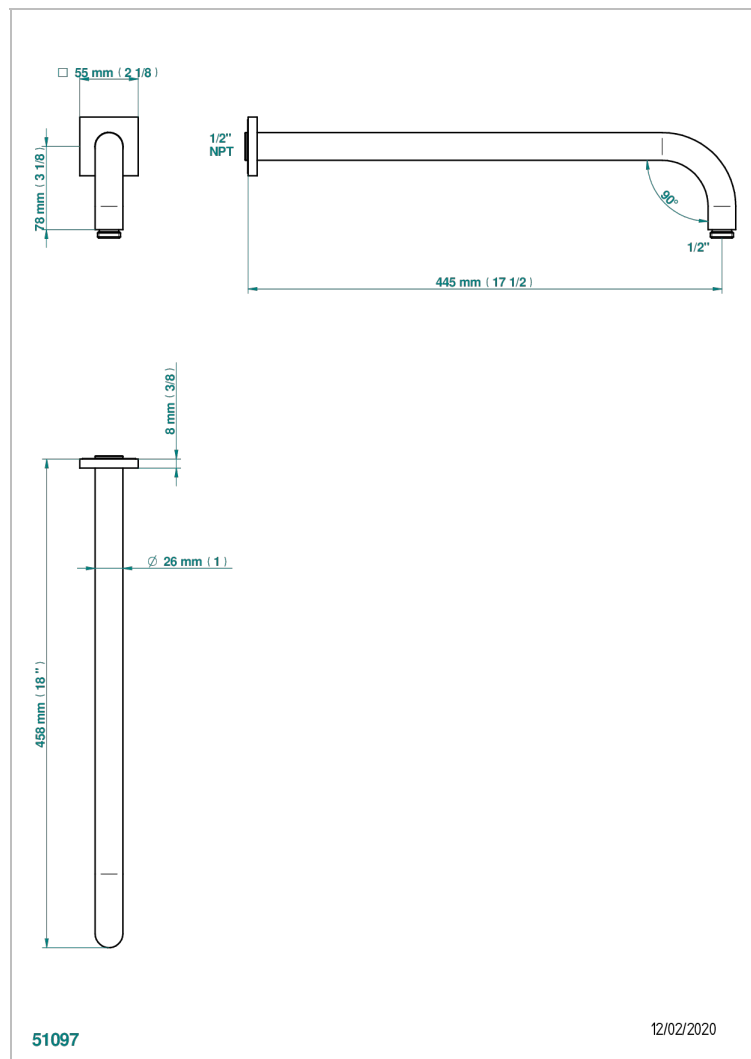

# ICON-X WITH LEVER HANDLES

U7H-84L/US

Horizontal shower arm, 90°, lg: 17"

THG<sup>®</sup>  
PARIS

## CHARACTERISTIC

- Icon-x with lever handles
- Horizontal shower arm, 90°, lg: 17"