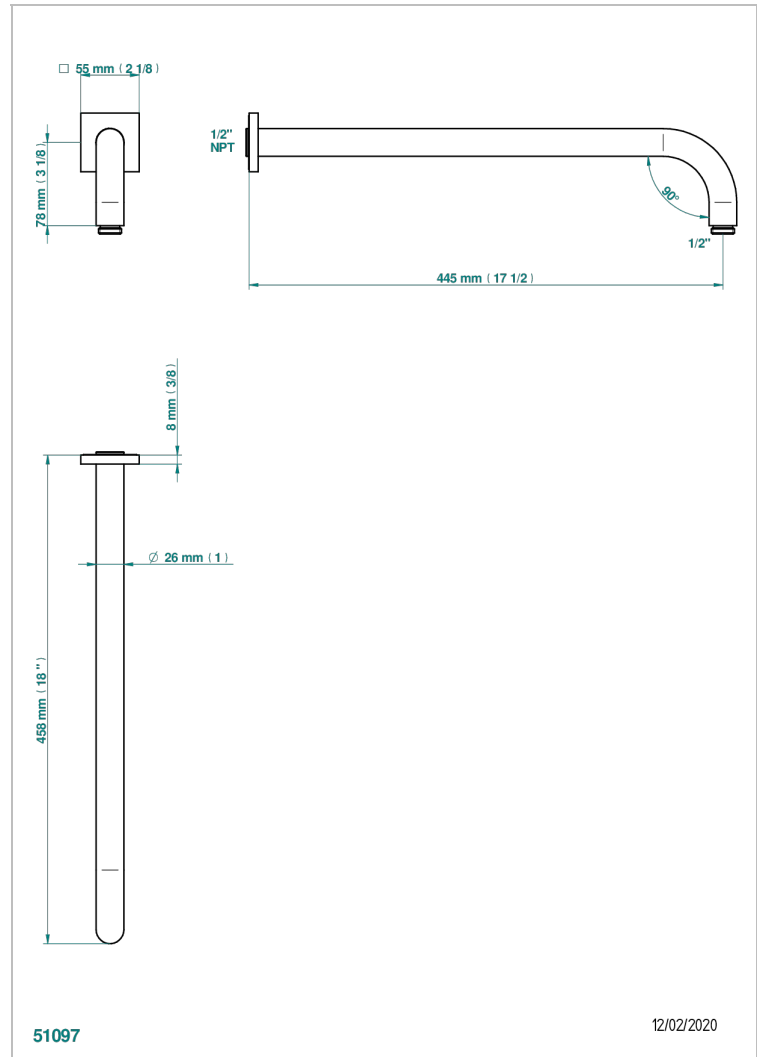

SOHO 2023

G7K-84L/US

Horizontal shower arm, 90°, lg: 17"

CHARACTERISTIC

- Soho 2023
- Horizontal shower arm, 90°, lg: 17"

AVAILABLE FINITIONS

Blush PVD - H62
Brass color PVD - H49
Brown bronze color PVD - F33
Chrome polished - A02
Gold color PVD - H52
Gold mat - F07