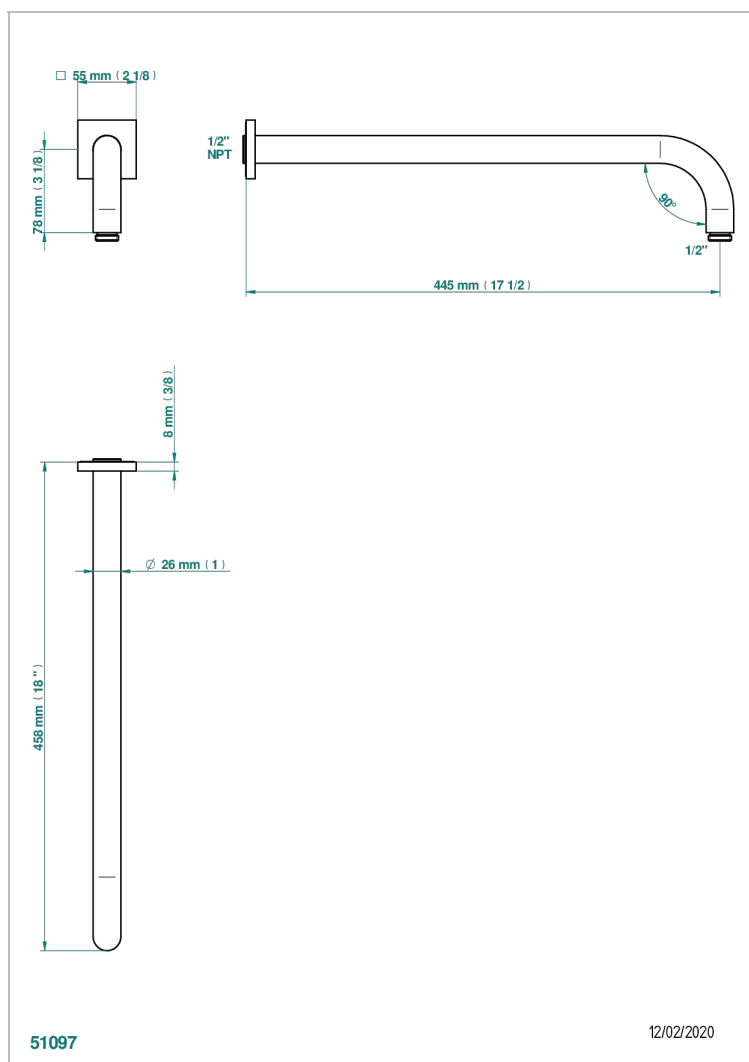

# BELUGA WITH LEVER HANDLES

G1U-84L/US

Horizontal shower arm, 90°, lg: 17"

## CHARACTERISTIC

- Beluga with lever handles
- Horizontal shower arm, 90°, lg: 17"