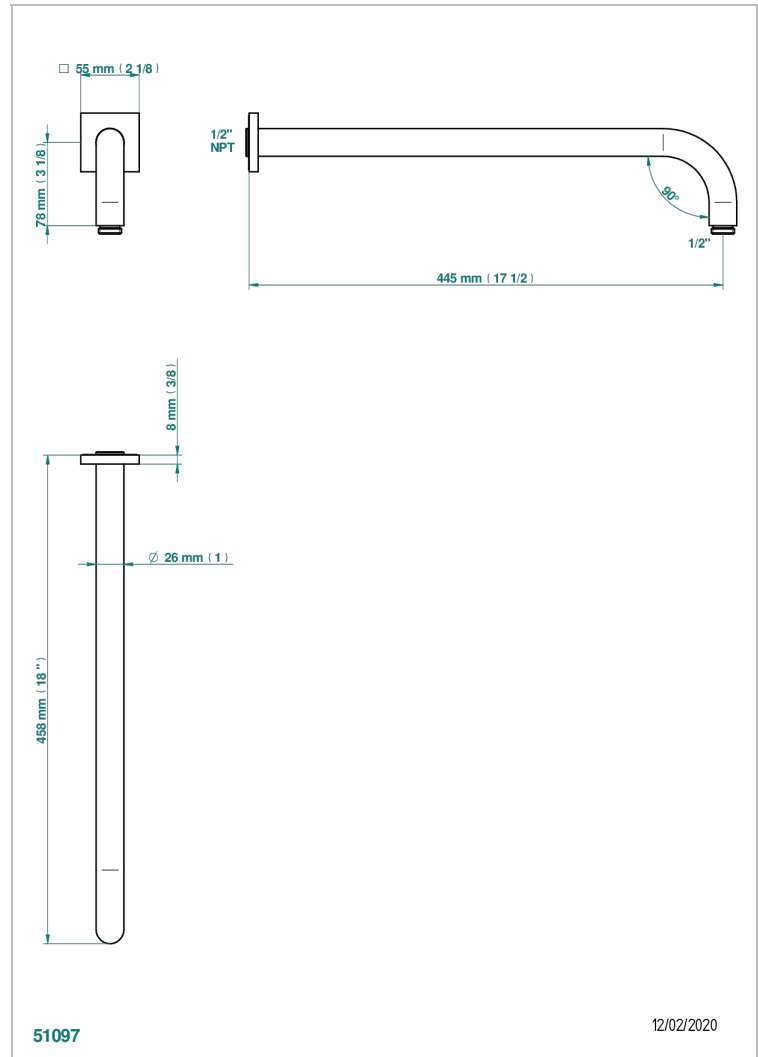

MASQUE DE FEMME SOLAIRE

A2S-84L/US

Horizontal shower arm, 90°, lg: 17"

THG[®]
PARIS

CHARACTERISTIC

- Masque de Femme Solaire
- Horizontal shower arm, 90°, lg: 17"

AVAILABLE FINITIONS

Black ceram - D30
Chrome polished - A02
Chrome polished / gold polished - G02
Gold mat - F07
Gold polished - F01
Matt chrome (American satin) - C02

Matt nickel (American satin) - C01
Nickel polished - B01
Soft gold - F30
Soft matt gold - F31