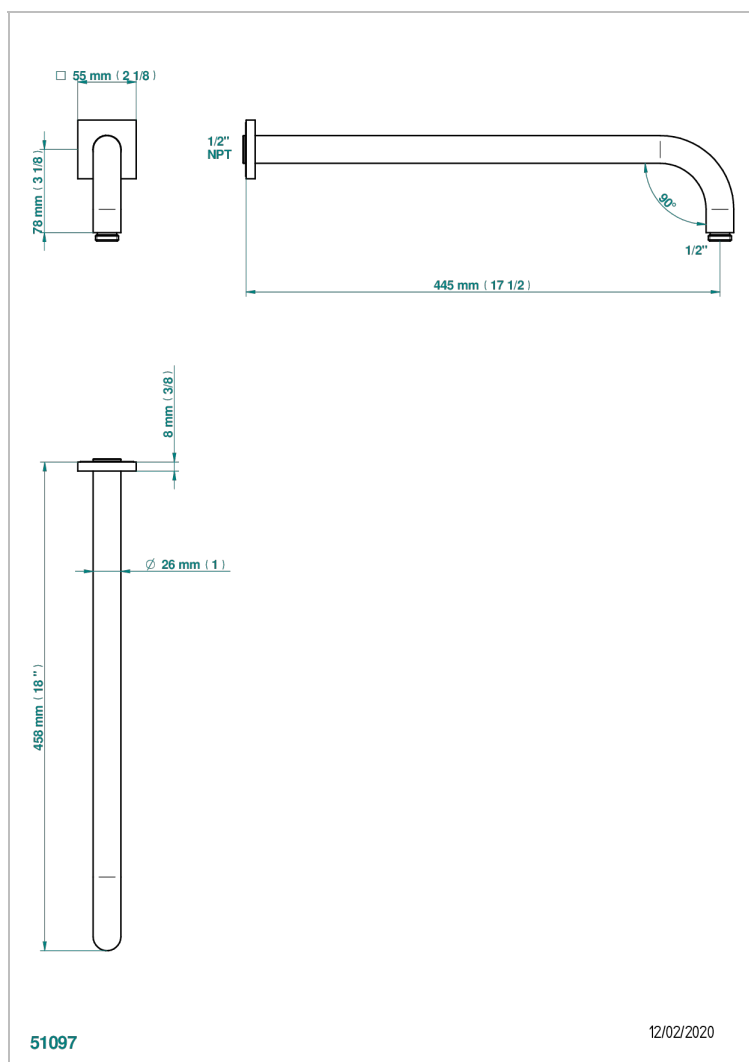

MASQUE DE FEMME LUNAIRE

A2R-84L/US

Horizontal shower arm, 90°, lg: 17"

THG[®]
PARIS

CHARACTERISTIC

- Masque de Femme Lunaire
- Horizontal shower arm, 90°, lg: 17"

AVAILABLE FINITIONS

Black ceram - D30
Chrome polished - A02
Chrome polished / gold polished - G02
Gold mat - F07
Gold polished - F01
Matt chrome (American satin) - C02

Matt nickel (American satin) - C01
Nickel polished - B01
Soft gold - F30
Soft matt gold - F31