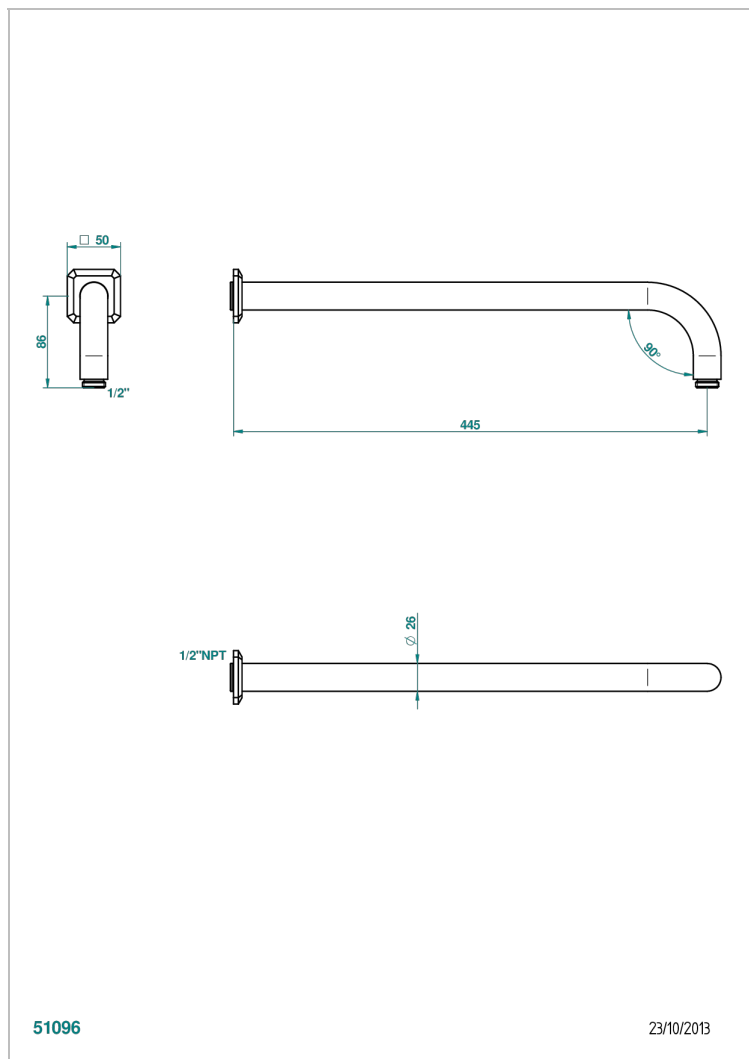

METROPOLIS CLEAR CRYSTAL WITH LEVER HANDLES

A2B-84L/US

Horizontal shower arm, 90°, lg: 17"

CHARACTERISTIC

- Métropolis Clear crystal with lever handles
- Horizontal shower arm, 90°, lg: 17"

AVAILABLE FINITIONS

Umber PVD - H66