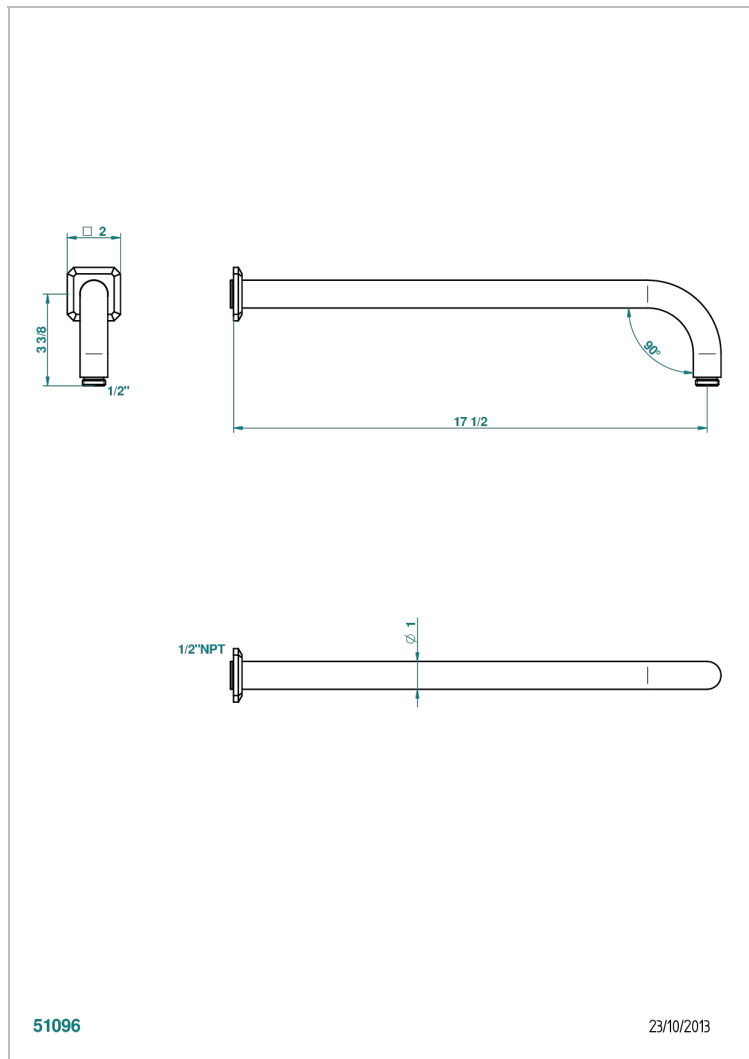

METROPOLIS CLEAR CRYSTAL WITH LEVER HANDLES

A2B-84L/US

Horizontal shower arm, 90°, lg: 17"

CHARACTERISTIC

- Métropolis Clear crystal with lever handles
- Horizontal shower arm, 90°, lg: 17"

AVAILABLE FINITIONS

Umber PVD - H66