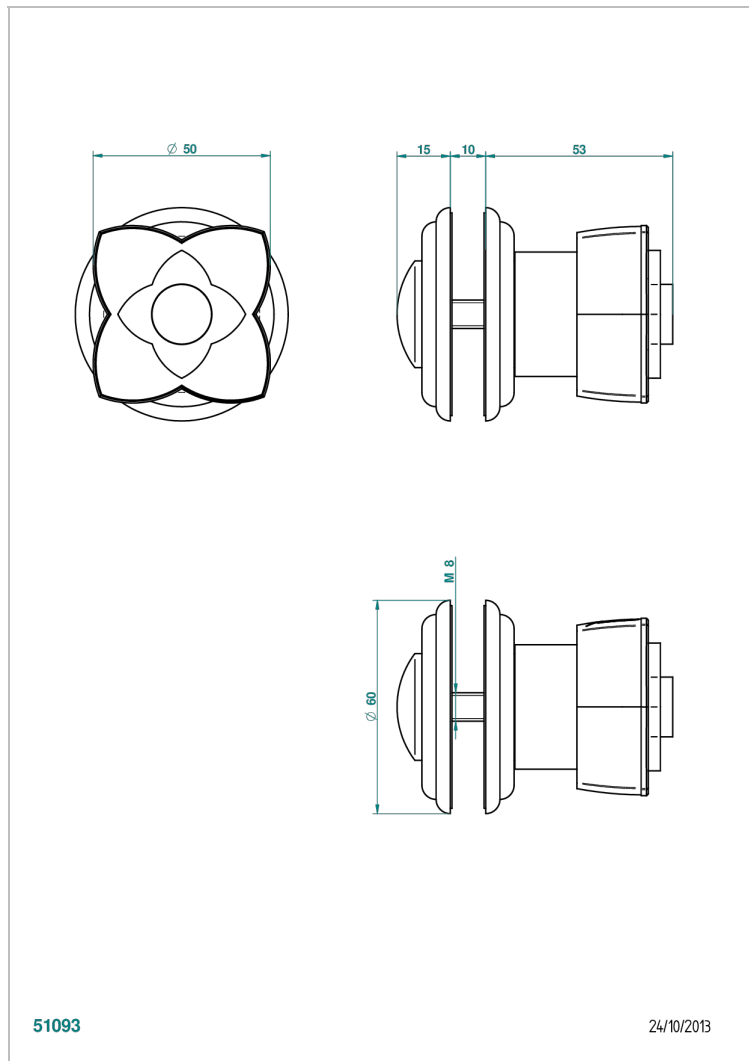

PETALE DE CRISTAL - CLEAR CRYSTAL FINE GOLD THREAD

U6E-639V

Large knob

CHARACTERISTIC

- Pétale de Cristal - Clear crystal fine gold thread
- Large knob

AVAILABLE FINITIONS

Black ceram - D30
Blush PVD - H62
Brass color PVD - H49
Brown bronze color PVD - F33
Chrome polished - A02
Chrome polished / gold polished - G02