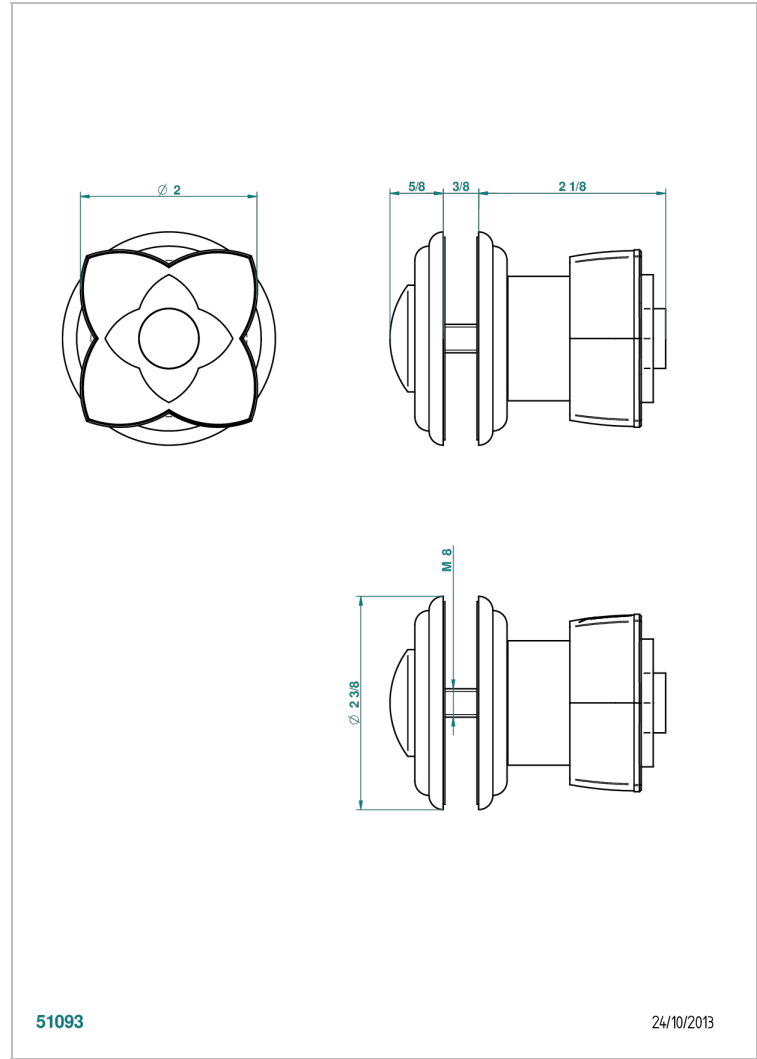

# PETALE DE CRISTAL - CLEAR CRYSTAL FINE GOLD THREAD

U6E-639V

Large knob

## CHARACTERISTIC

- Pétale de Cristal - Clear crystal fine gold thread
- Large knob