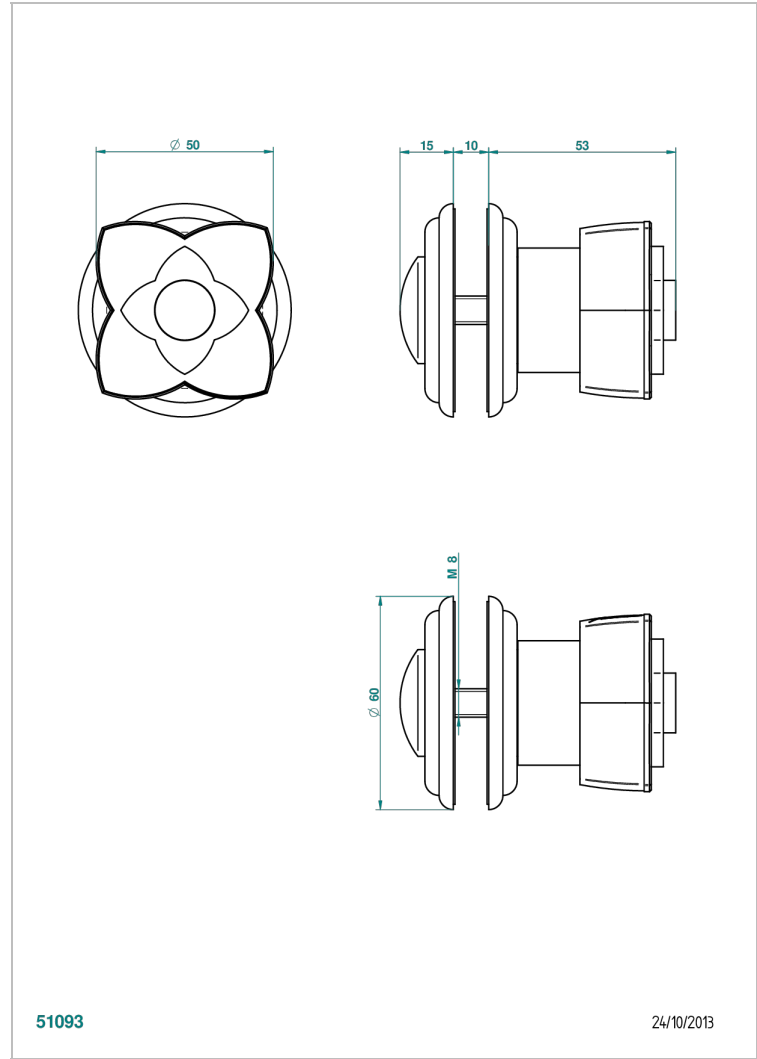

PETALE DE CRISTAL - CLEAR CRYSTAL FINE GOLD THREAD

U6E-639V

Large door knob

CHARACTERISTIC

- Pétale de Cristal - Clear crystal fine gold thread
- Large door knob

AVAILABLE FINITIONS

Antique nickel - H28
Black ceram - D30
Blush PVD - H62
Brass color PVD - H49
Brown bronze color PVD - F33
Gold color PVD - H52