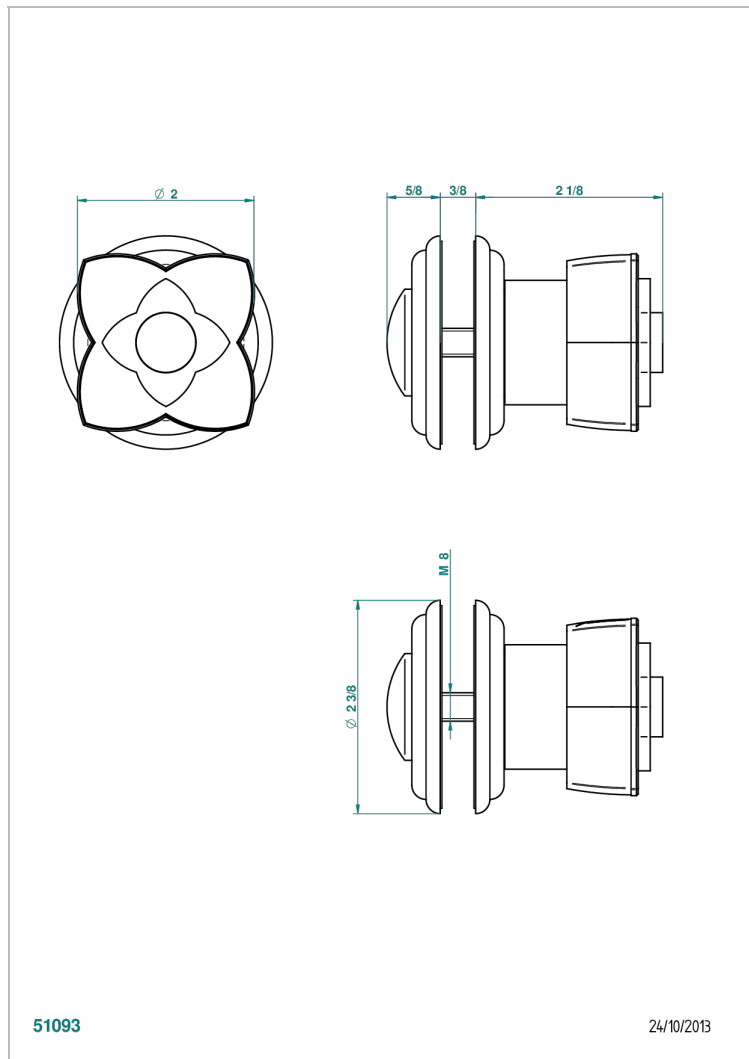

# PETALE DE CRISTAL - CLEAR CRYSTAL FINE GOLD THREAD

U6E-639V

Large door knob

51093

24/10/2013

## CHARACTERISTIC

- Pétale de Cristal - Clear crystal fine gold thread
- Large door knob