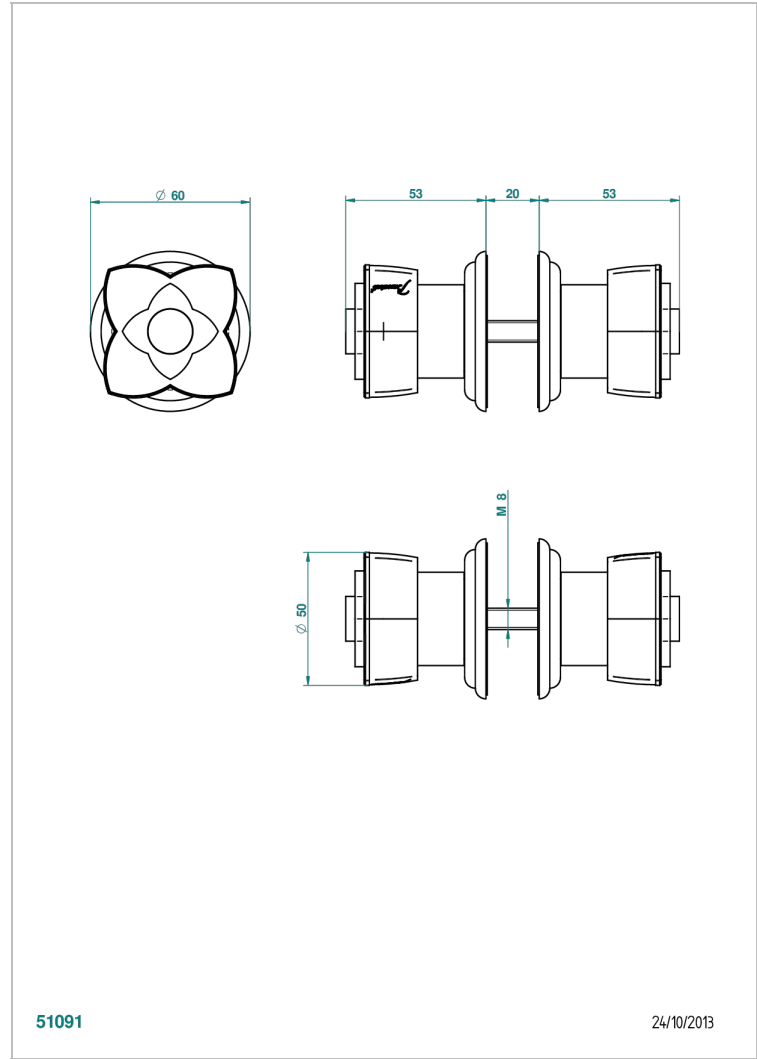

PETALE DE CRISTAL - CLEAR CRYSTAL FINE GOLD THREAD

U6E-638V

Pair of large knobs

CHARACTERISTIC

- Pétale de Cristal - Clear crystal fine gold thread
- Pair of large knobs

AVAILABLE FINITIONS

Black ceram - D30
Blush PVD - H62
Brass color PVD - H49
Brown bronze color PVD - F33
Chrome polished - A02
Chrome polished / gold polished - G02