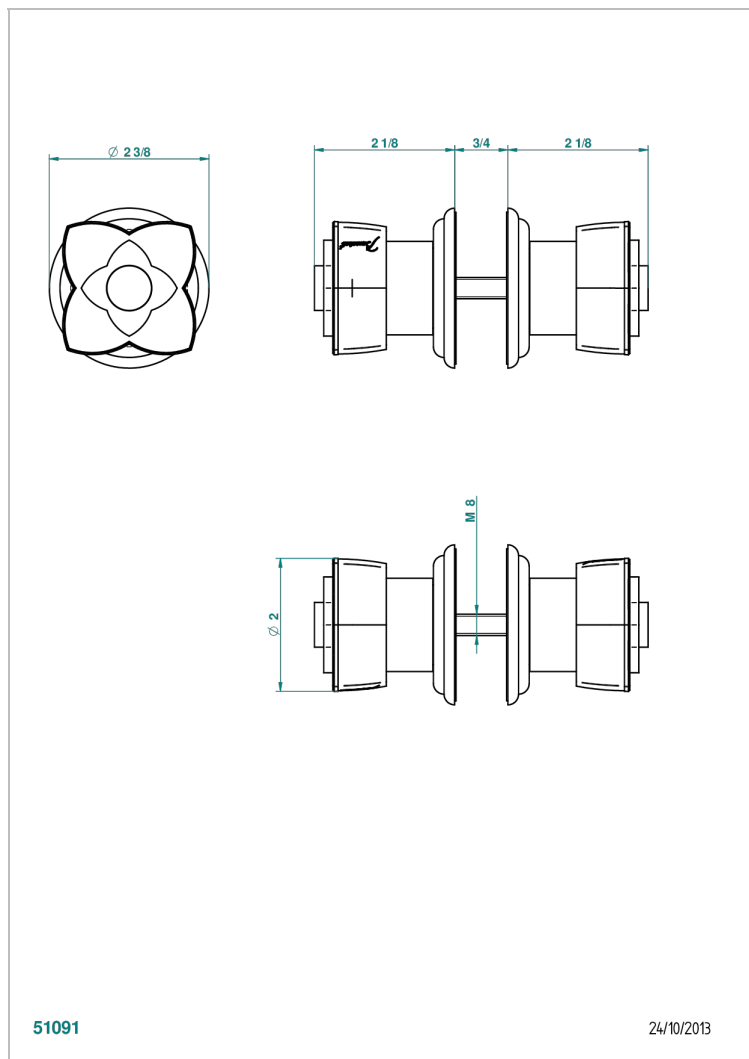

PETALE DE CRISTAL - CLEAR CRYSTAL FINE GOLD THREAD

U6E-638V

Pair of large knobs

CHARACTERISTIC

- Pétale de Cristal - Clear crystal fine gold thread
- Pair of large knobs

AVAILABLE FINITIONS

Black ceram - D30
Blush PVD - H62
Brass color PVD - H49
Brown bronze color PVD - F33
Chrome polished - A02
Chrome polished / gold polished - G02