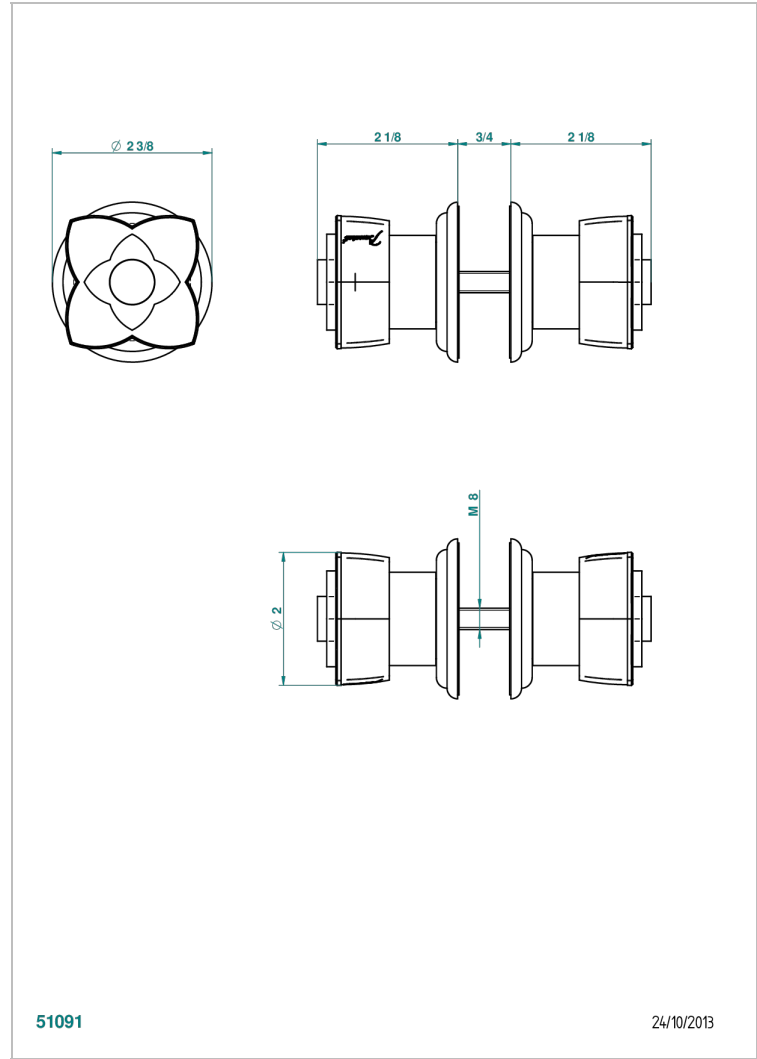

PETALE DE CRISTAL - CLEAR CRYSTAL FINE GOLD THREAD

U6E-638V

Pair of large door knobs

CHARACTERISTIC

- Pétale de Cristal - Clear crystal fine gold thread
- Pair of large door knobs

AVAILABLE FINITIONS

Antique nickel - H28
Black ceram - D30
Blush PVD - H62
Brass color PVD - H49
Brown bronze color PVD - F33
Gold color PVD - H52