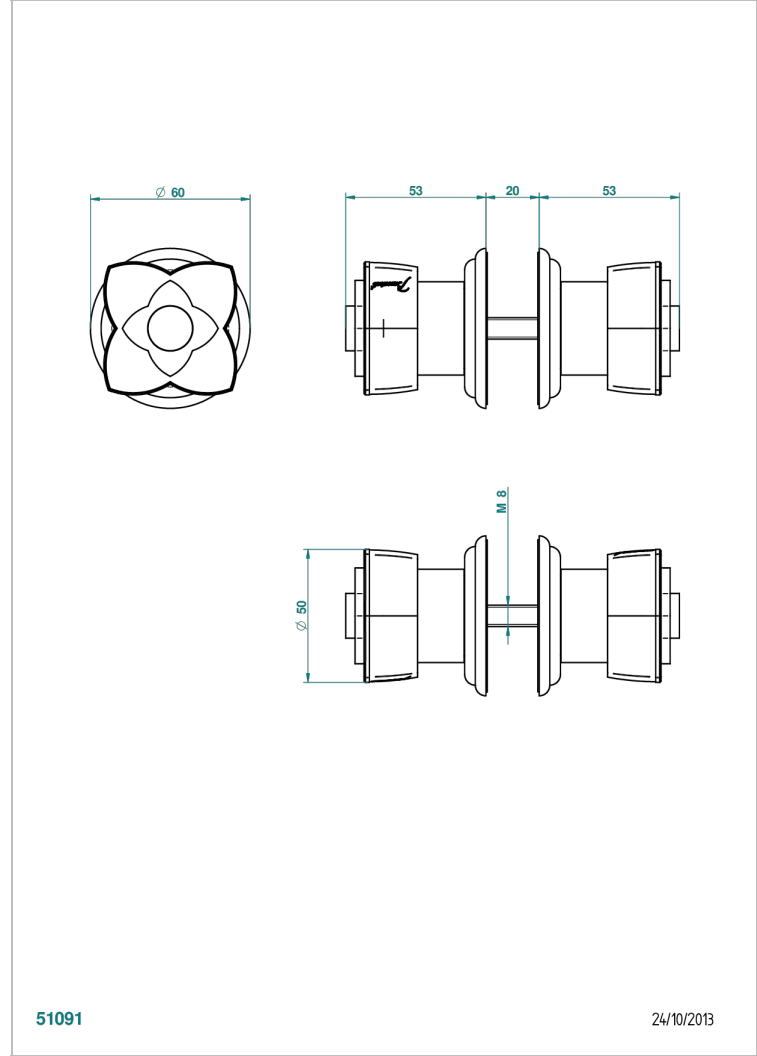

PETALE DE CRISTAL - CLEAR CRYSTAL FINE GOLD THREAD

U6E-638V

Pair of large door knobs

51091

24/10/2013

CHARACTERISTIC

- Pétale de Cristal - Clear crystal fine gold thread
- Pair of large door knobs

AVAILABLE FINITIONS