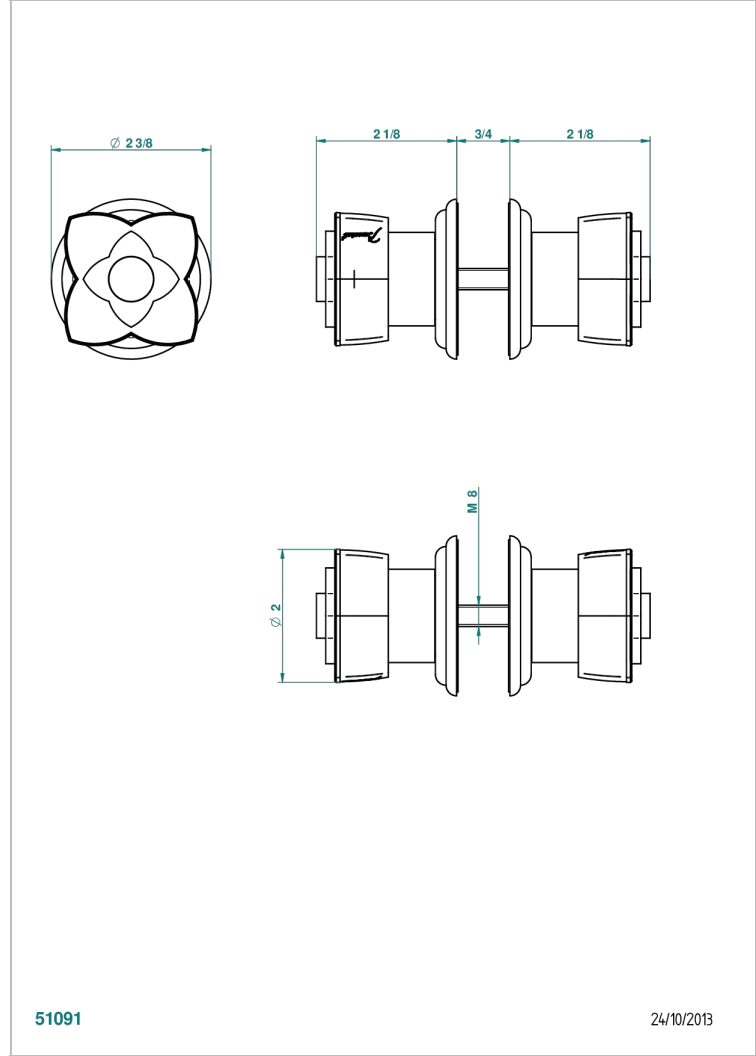

PETALE DE CRISTAL - CLEAR CRYSTAL FINE GOLD THREAD

U6E-638V

Pair of large door knobs

CHARACTERISTIC

- Pétale de Cristal - Clear crystal fine gold thread
- Pair of large door knobs

AVAILABLE FINITIONS

Antique nickel - H28
Black ceram - D30
Blush PVD - H62
Brass color PVD - H49
Brown bronze color PVD - F33
Gold color PVD - H52