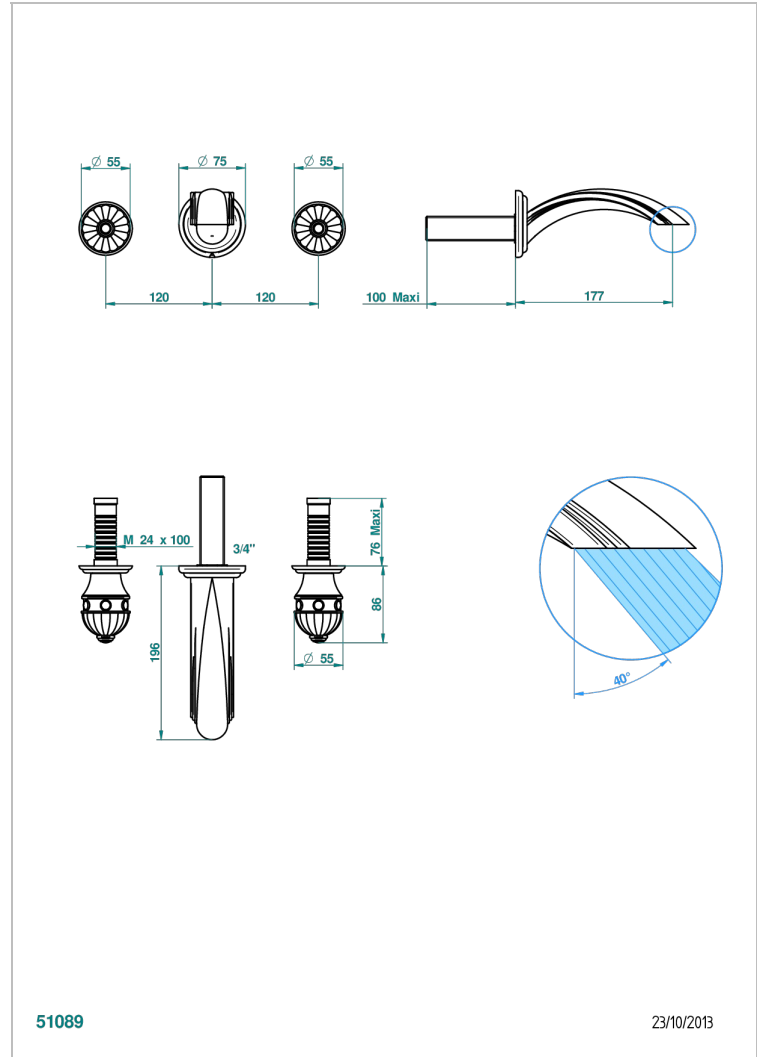

CHEVERNY MALACHITE

A1S-41GB

Trim for wall mounted 3-hole bath set only

CHARACTERISTIC

- Cheverny Malachite
- Trim for wall mounted 3-hole bath set only

RELATED SKU'S

- Ref. G00-40AM/US Rough parts for wall set (one counter clockwise and one clockwise cartridges)

Umber PVD - H66