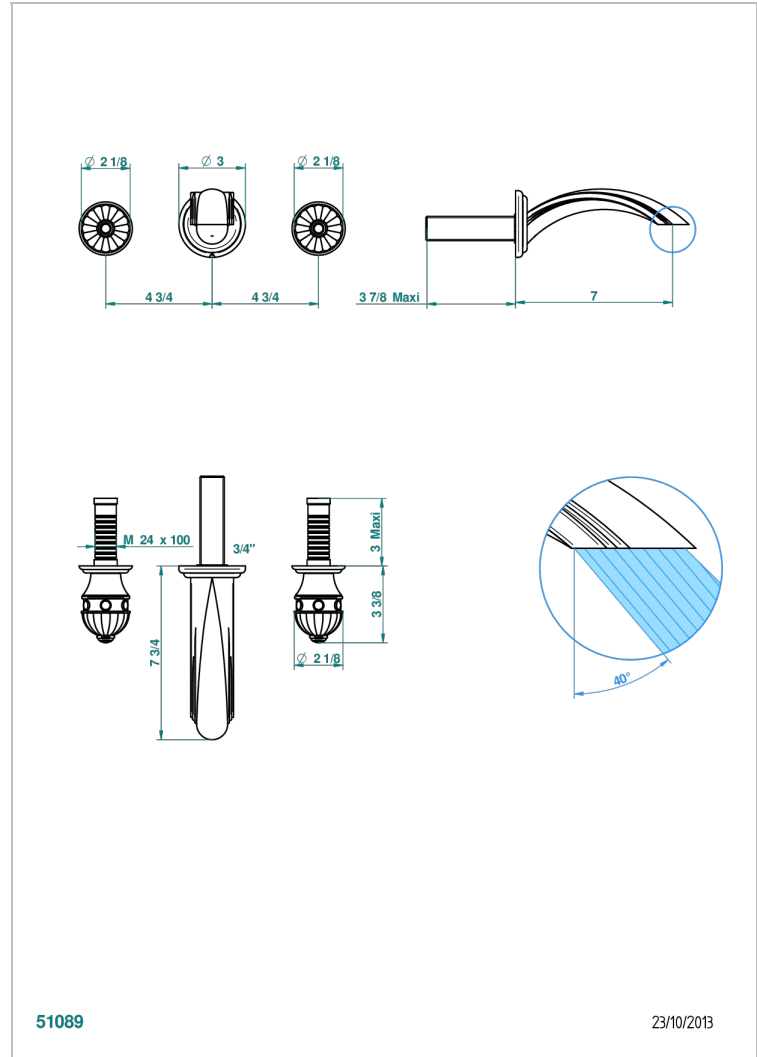

# CHEVERNY MALACHITE

A1S-41GB

Trim for wall mounted 3-hole bath set only

THG<sup>®</sup>  
PARIS

51089

23/10/2013

## CHARACTERISTIC

- Cheverny Malachite
- Trim for wall mounted 3-hole bath set only

## RELATED SKU'S

- Ref. G00-40AM/US Rough parts for wall set (one counter clockwise and one clockwise cartridges)