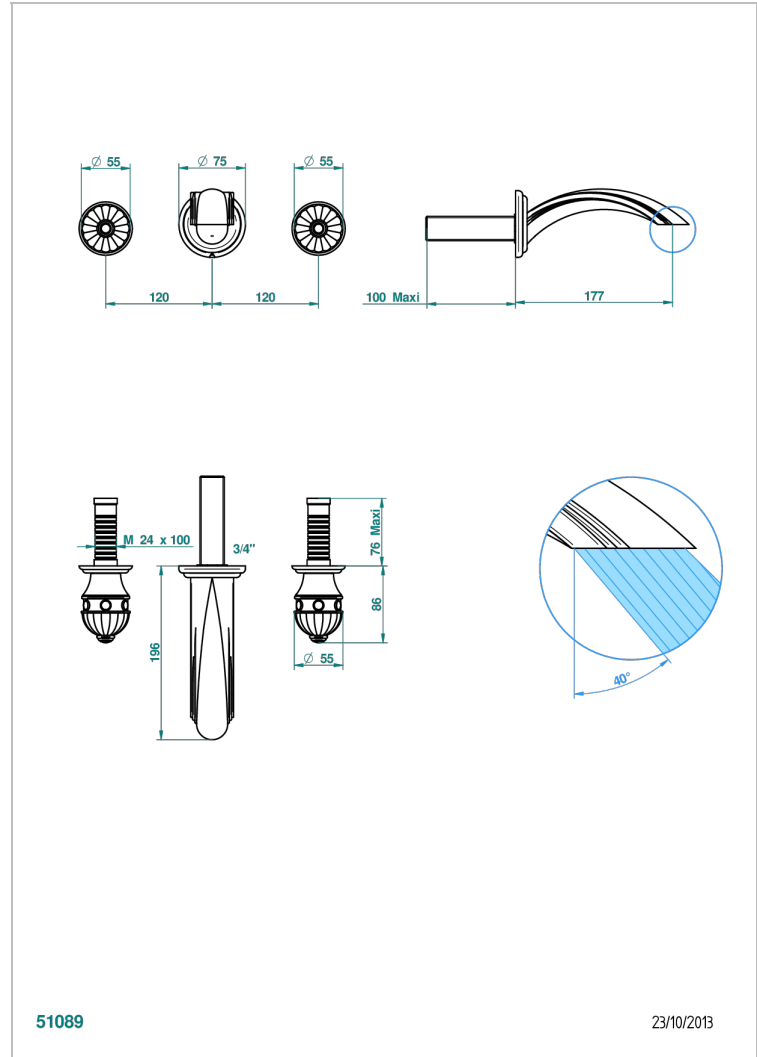

# CHEVERNY MALAQUITA

A1S-41GB

Trim only for wall mounted 3-hole bath mixer

THG<sup>®</sup>  
PARIS

## CARACTERÍSTICAS

- Cheverny Malaquita
- Trim only for wall mounted 3-hole bath mixer

## PRODUCTOS RELACIONADOS

- Ref. G00-40AC Rough parts for wall mounted 3 hole mixer, cross handle version
- Ref. G00-40AM Rough parts for wall mounted 3 hole mixer, lever handle version