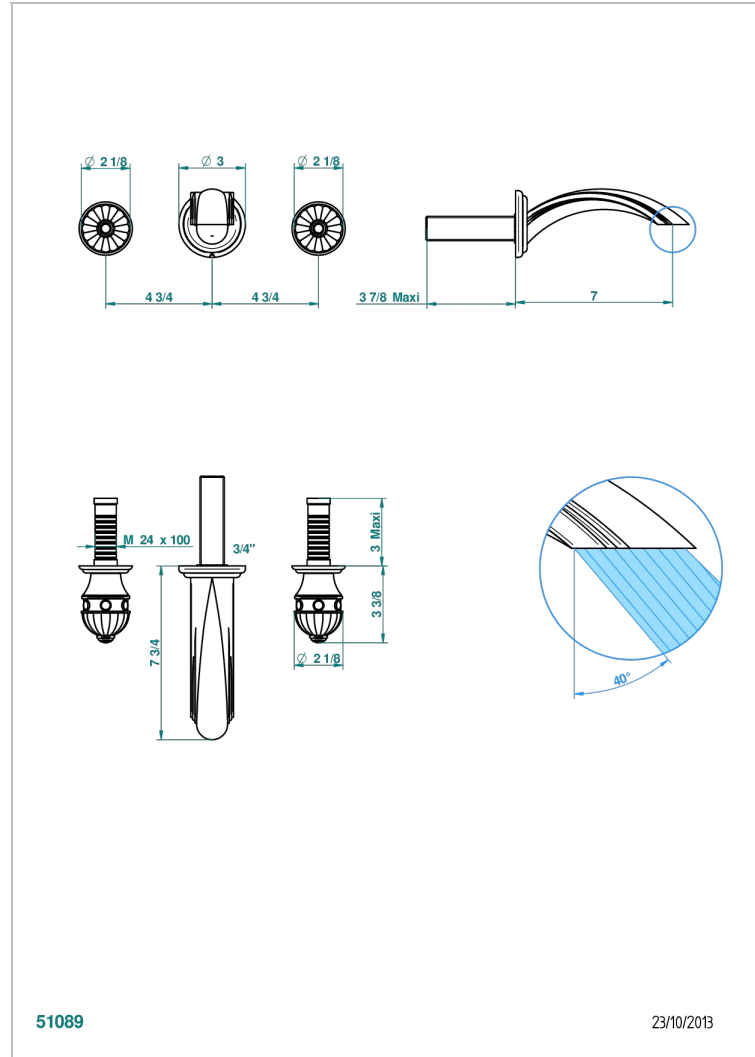

# CHEVERNY MALAQUITA

A1S-41GB

Trim only for wall mounted 3-hole bath mixer

THG<sup>®</sup>  
PARIS

## CARACTERÍSTICAS

- Cheverny Malaquita
- Trim only for wall mounted 3-hole bath mixer

## PRODUCTOS RELACIONADOS

- Ref. G00-40AC Rough parts for wall mounted 3 hole mixer, cross handle version
- Ref. G00-40AM Rough parts for wall mounted 3 hole mixer, lever handle version