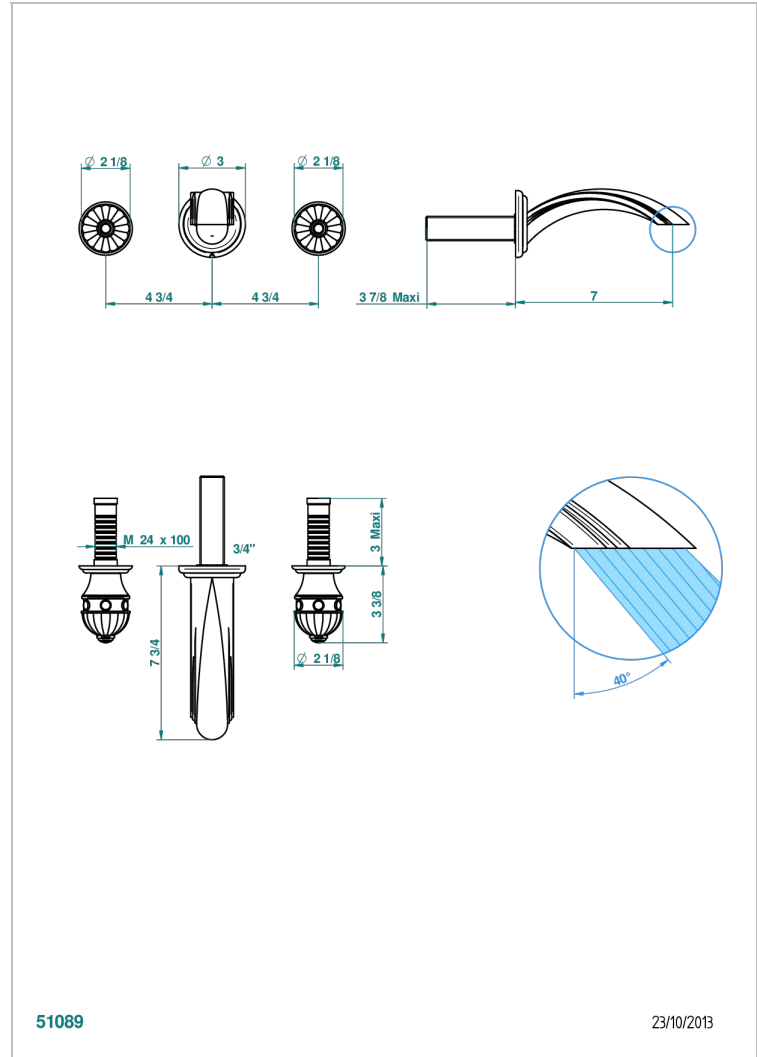

CHEVERNY MALACHITE

A1S-41GB

Trim only for wall mounted 3-hole bath mixer

THG[®]
PARIS

51089

23/10/2013

CHARACTERISTIC

- Cheverny Malachite
- Trim only for wall mounted 3-hole bath mixer

RELATED SKU'S

- Ref. G00-40AC Rough parts for wall mounted 3 hole mixer, cross handle version
- Ref. G00-40AM Rough parts for wall mounted 3 hole mixer, lever handle version

AVAILABLE FINITIONS

Antique nickel - H28
Black ceram - D30
Blush PVD - H62
Brass color PVD - H49
Brown bronze color PVD - F33
Gold color PVD - H52