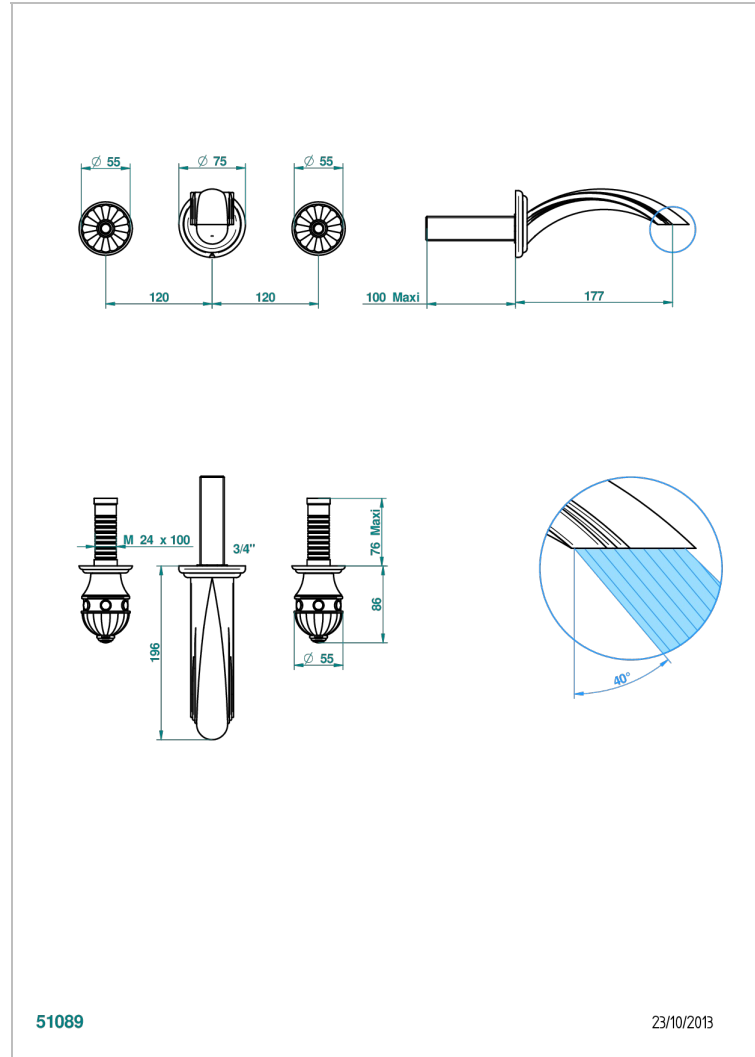

CHEVERNY MALACHITE

A1S-41GB

Trim only for wall mounted 3-hole bath mixer

THG[®]
PARIS

CHARACTERISTIC

- Cheverny Malachite
- Trim only for wall mounted 3-hole bath mixer

RELATED SKU'S

- Ref. G00-40AC Rough parts for wall mounted 3 hole mixer, cross handle version
- Ref. G00-40AM Rough parts for wall mounted 3 hole mixer, lever handle version

AVAILABLE FINITIONS

Antique nickel - H28
Black ceram - D30
Blush PVD - H62
Brass color PVD - H49
Brown bronze color PVD - F33
Gold color PVD - H52

Graphite PVD - H64
Matt Umber PVD - H67
Matt blush PVD - H60
Matt brass color PVD - H50
Matt brown bronze color PVD - F34
Matt chrome - C02